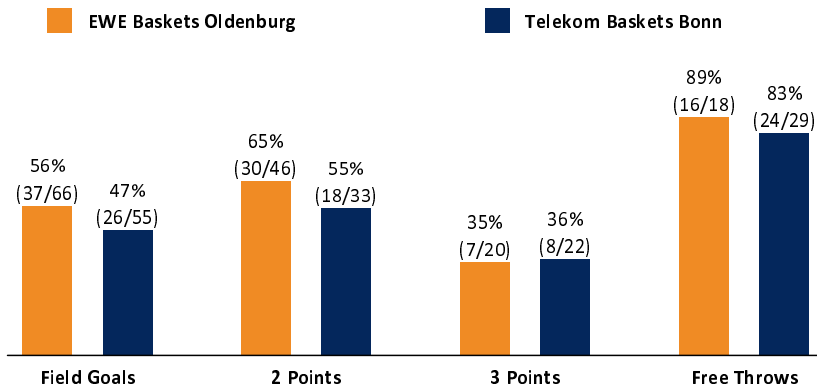

EWE Baskets Oldenburg

97 : 84

Telekom Baskets Bonn

Referee: MADINGER Christof
Umpires: STREIT Enrico / BITTNER Steve
Commissioner: HOLSTEN Ingo

Attendance: 6.000
Oldenburg, EWE ARENA, SA 25 MAI 2019, 18:00, Game-ID: 22826

Scoreboard table showing Q1, Q2, Q3, Q4 scores for OLD and BON.

OLD - EWE Baskets Oldenburg (Coach: DRIJENCIC Mladen)

Main player statistics table for OLD team including columns for No., Name, Min, PTS, 2 Points, 3 Points, Field Goals, Free Throws, and various rebound/assist metrics.

BON - Telekom Baskets Bonn (Coach: O'SHEA Chris)

Main player statistics table for BON team including columns for No., Name, Min, PTS, 2 Points, 3 Points, Field Goals, Free Throws, and various rebound/assist metrics.

Summary table comparing OLD and BON on metrics like Rebounds, Assists, Fouls, Turnovers, Steals, Points in the Paint, etc.

EASYS-CREDIT-BBL.DE

Alle offiziellen Statistiken der easyCredit BBL, Daten, Rekorde uvm. gibt es auf easyCredit-BBL.de! News, Stats, Tabelle und Spielplan für unterwegs: Kostenfrei für iOS und Android in der offiziellen Liga-App!

MAGENTA SPORT

Keinen Korb mehr verpassen - Alle Spiele der easyCredit BBL und des MagentaSport BBL Pokals LIVE und in HD! Das größte Basketball-Angebot Deutschlands zuhause und mobil! www.MagentaSport.de

LEGEND: Min Minutes Played, DR Defensive Rebounds, AS Assists, BS Blocked Shots, PF Fouls, +/- Plus-Minus-Rating, DNP Did Not Play, OR Offensive Rebounds, ST Steals, SB Shots Blocked, FD Fouls Drawn, * Starters, PTS Points, TR Total Rebounds, TO Turnovers, EFF Efficiency = ((PTS + TR + AS + ST + BS) - ((FGA - FGM) + (FTA - FTM) + TO))