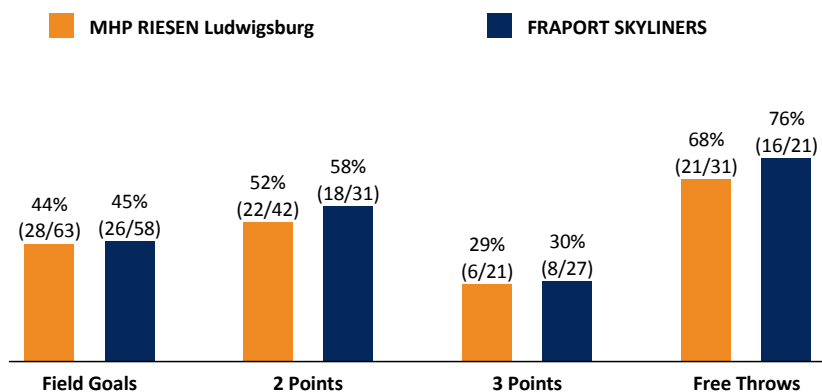

FRA - FRAPORT SKYLINERS (Coach: HERBERT Gordon)

No.	Name	Min	PTS	2 Points	3 Points	Field Goals	Free Throws	OR	DR	TR	AS	ST	TO	BS	SB	PF	FD	EFF	+/-	
*0	MURPHY Erik	22:25	9	1/4 (25%)	2/5 (40%)	3/9 (33%)	1/1 (100%)	2	3	5			2	1		3	3	7	-2	
2	BELL-HAYNES Trae	23:54	14	3/6 (50%)	0/1 (0%)	3/7 (43%)	8/10 (80%)	3	2	5	6	1	3		3	4	7	17	15	
3	ZEEB Garai	DNP																		
*4	HESLIP Brady	30:50	0		0/4 (0%)	0/4 (0%)			3	3	1					1	1	0	-10	
*5	CLARK Jason	22:54	8	2/7 (29%)	1/3 (33%)	3/10 (30%)	1/1 (100%)		2	2	1		3		2	3	2	1	-21	
7	HUFF Shawn	29:31	8	1/1 (100%)	2/7 (29%)	3/8 (38%)		1	4	5			2	1		4		7	-2	
8	VARGAS Akeem	10:19	5	1/2 (50%)	1/2 (50%)	2/4 (50%)			1	1					1	3		4	-9	
9	FREUDENBERG Richard	DNP																		
*18	WOHLFARTH-BOTTERMANN Jonas	17:02	12	4/5 (80%)		4/5 (80%)	4/7 (57%)	2	2	4	1		1			4	5	12	6	
*23	ROBERTSON Quantez	36:21	20	6/6 (100%)	2/5 (40%)	8/11 (73%)	2/2 (100%)	2	3	5	4	5	5	1		2	3	27	-7	
33	VÖLLER Marco	6:44	0						1	1			2			1		-1	-5	
Team / Coach									3	3			2				1			
Totals			200:00	76	18/31 (58%)	8/27 (30%)	26/58 (45%)	16/21 (76%)	10	24	34	13	6	20	3	6	25	21	75	-7

LUD	Rebounds OR/DR/TR	FRA
13 / 25 / 38		10 / 24 / 34
22	Assists	13
21	Fouls	25
25	Fouls Drawn	21
12	Turnovers	20
8	Steals	6
38	Points in the Paint	36
11	Second Chance Points	12
12	Fast Break Points	13
12 (56:44)	Biggest Lead	7 (0:7)
9-0 (53:42)	Biggest Scoring Run	7-0 (0:7)
	Lead Changes:	3
	Times Tied:	2

EASYCREDIT-BBL.DE

Alle offiziellen Statistiken der easyCredit BBL, Daten, Rekorde uvm. gibt es auf easyCredit-BBL.de! News, Stats, Tabelle und Spielplan für unterwegs: Kostenfrei für iOS und Android in der offiziellen Liga-App!

TELEKOMSPORT.DE

Keinen Korb mehr verpassen - Alle Spiele der easyCredit BBL LIVE und in HD! Erleben sie jetzt das größte Basketball-Angebot Deutschlands zuhause und mobil! www.telekom-sport.de

LEGEND
Min Minutes Played   DR Defensive Rebounds   AS Assists   BS Blocked Shots   PF Fouls   +/- Plus-Minus-Rating
DNP Did Not Play   OR Offensive Rebounds   ST Steals   SB Shots Blocked   FD Fouls Drawn   * Starters
PTS Points   TR Total Rebounds   TO Turnovers   EFF Efficiency = ((PTS + TR + AS + ST + BS) - ((FGA - FGM) + (FTA - FTM) + TO))