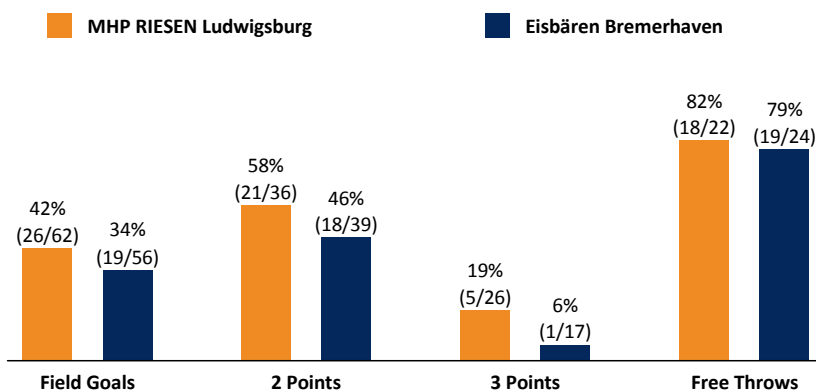

BRE - Eisbären Bremerhaven (Coach: WOLTMANN Arne)

No.	Name	Min	PTS	2 Points	3 Points	Field Goals	Free Throws	OR	DR	TR	AS	ST	TO	BS	SB	PF	FD	EFF	+/-	
2	JENKINS Kris	15:32	2	1/2 (50%)	0/2 (0%)	1/4 (25%)		1	1	2						2		1	-5	
*3	WARREN Chris	32:09	15	3/5 (60%)	0/1 (0%)	3/6 (50%)	9/10 (90%)	1	4	5	3		3			1	9	16	-10	
6	CANTY Anthony	11:24	0	0/1 (0%)		0/1 (0%)		1	2	3						1	1	2	-17	
7	BREITLAUCH Adrian	21:03	6	3/4 (75%)	0/1 (0%)	3/5 (60%)		2	1	3	1	1				2		9	-5	
*8	WIMBERG Jan Niklas	21:37	4	1/2 (50%)	0/4 (0%)	1/6 (17%)	2/2 (100%)	1	3	4	1	2	3	1		4	1	4	-15	
*9	BLECK Fabian	28:40	12	4/6 (67%)	1/2 (50%)	5/8 (63%)	1/2 (50%)		3	3	2			1		2	2	14	-5	
*31	TURNER Elston	30:22	4	2/6 (33%)	0/5 (0%)	2/11 (18%)		1	1	2	3		3		1	2	1	-3	-13	
*34	BENSON Keith	21:56	6	3/9 (33%)		3/9 (33%)	0/2 (0%)		4	4	1				1	1	2	3	-6	
35	BOJANG Manuel	1:37	0															0	2	
77	JACKSON Darnell	15:40	9	1/4 (25%)	0/2 (0%)	1/6 (17%)	7/8 (88%)	1	1	2			2		1	4	5	3	-11	
Team / Coach								3	5	8						8				
Totals			200:00	58	18/39 (46%)	1/17 (6%)	19/56 (34%)	19/24 (79%)	11	25	36	11	3	11	2	3	19	21	57	-17

LUD	BRE
11 / 28 / 39	11 / 25 / 36
14	11
21	19
19	21
6	11
6	3
26	32
10	10
6	13
19 (75:56)	4 (2:6)
14-0 (75:56)	8-0 (48:46)
Lead Changes: 2	
Times Tied: 3	

EASycREDIT-BBL.DE

Alle offiziellen Statistiken der easyCredit BBL, Daten, Rekorde uvm. gibt es auf easyCredit-BBL.de! News, Stats, Tabelle und Spielplan für unterwegs: Kostenfrei für iOS und Android in der offiziellen Liga-App!

TELEKOMSPORT.DE

Keinen Korb mehr verpassen - Alle Spiele der easyCredit BBL LIVE und in HD! Erleben sie jetzt das größte Basketball-Angebot Deutschlands zuhause und mobil! www.telekom sport.de

LEGEND
Min Minutes Played   DR Defensive Rebounds   AS Assists   BS Blocked Shots   PF Fouls   +/- Plus-Minus-Rating
DNP Did Not Play   OR Offensive Rebounds   ST Steals   SB Shots Blocked   FD Fouls Drawn   * Starters
PTS Points   TR Total Rebounds   TO Turnovers   EFF Efficiency = ((PTS + TR + AS + ST + BS) - ((FGA - FGM) + (FTA - FTM) + TO))