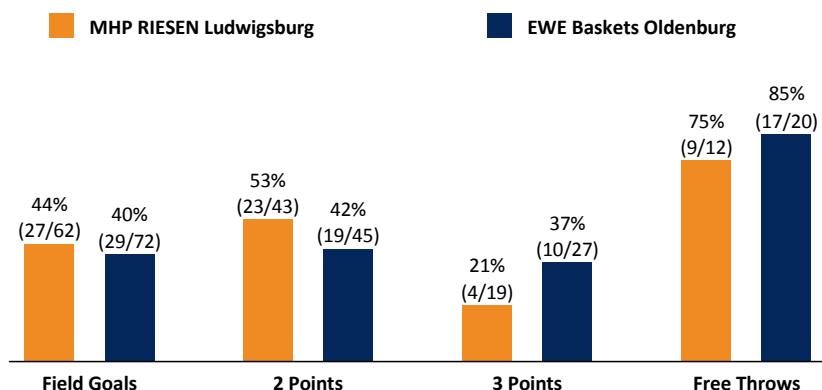

OLD - EWE Baskets Oldenburg (Coach: DRIJENCIC Mladen)

No.	Name	Min	PTS	2 Points	3 Points	Field Goals	Free Throws	OR	DR	TR	AS	ST	TO	BS	SB	PF	FD	EFF	+/-	
*3	CUMMINGS Will	26:25	16	6/9 (67%)	0/3 (0%)	6/12 (50%)	4/4 (100%)	2	4	6	8	2	4			5	3	22	17	
5	HUJIC Haris	DNP																		
*9	TADDA Karsten	23:21	5		1/5 (20%)	1/5 (20%)	2/2 (100%)		1	1	2		1			3	2	3	-2	
10	MASSENAT Frantz	22:46	16	3/6 (50%)	3/4 (75%)	6/10 (60%)	1/1 (100%)	1	1	2	3	4	1		1	1	1	20	10	
15	KEßEN Marcel	2:24	0										1			1		-1	-2	
19	STOJANOVSKI Vojdan	22:47	13	2/7 (29%)	1/1 (100%)	3/8 (38%)	6/7 (86%)	1	6	7		2	1			1	8	15	12	
*23	PAULDING Rickey	31:33	12	2/4 (50%)	2/5 (40%)	4/9 (44%)	2/2 (100%)		1	1			1			1		7	14	
*24	MAHALBASIC Rasid	19:03	5	2/7 (29%)		2/7 (29%)	1/2 (50%)	2	3	5	4	1	2			4	2	7	9	
*33	SCHWETHELM Philipp	31:31	13	3/5 (60%)	2/7 (29%)	5/12 (42%)	1/2 (50%)	3	4	7	1	4	1	1	1	2	1	17	22	
45	BOOTHE Nathan	20:10	5	1/7 (14%)	1/2 (50%)	2/9 (22%)		2	2	4	3	1		1		4	1	7	10	
Team / Coach								3	4	7						7				
Totals			200:00	85	19/45 (42%)	10/27 (37%)	29/72 (40%)	17/20 (85%)	14	26	40	21	14	12	2	2	22	18	104	18

LUD	Rebounds OR/DR/TR	OLD
10 / 28 / 38		14 / 26 / 40
12	Assists	21
20	Fouls	22
22	Fouls Drawn	18
21	Turnovers	12
5	Steals	14
30	Points in the Paint	36
11	Second Chance Points	11
7	Fast Break Points	23
2 (2:0)	Biggest Lead	22 (31:53)
6-0 (41:56)	Biggest Scoring Run	13-0 (31:53)
Lead Changes: 11		
Times Tied: 7		

EASYCREDIT-BBL.DE

Alle offiziellen Statistiken der easyCredit BBL, Daten, Rekorde uvm. gibt es auf easyCredit-BBL.de! News, Stats, Tabelle und Spielplan für unterwegs: Kostenfrei für iOS und Android in der offiziellen Liga-App!

TELEKOMSPORT.DE

Keinen Korb mehr verpassen - Alle Spiele der easyCredit BBL LIVE und in HD! Erleben sie jetzt das größte Basketball-Angebot Deutschlands zuhause und mobil! www.telekom.de

LEGEND
Min Minutes Played   DR Defensive Rebounds   AS Assists   BS Blocked Shots   PF Fouls   +/- Plus-Minus-Rating
DNP Did Not Play   OR Offensive Rebounds   ST Steals   SB Shots Blocked   FD Fouls Drawn   * Starters
PTS Points   TR Total Rebounds   TO Turnovers   EFF Efficiency = ((PTS + TR + AS + ST + BS) - ((FGA - FGM) + (FTA - FTM) + TO))