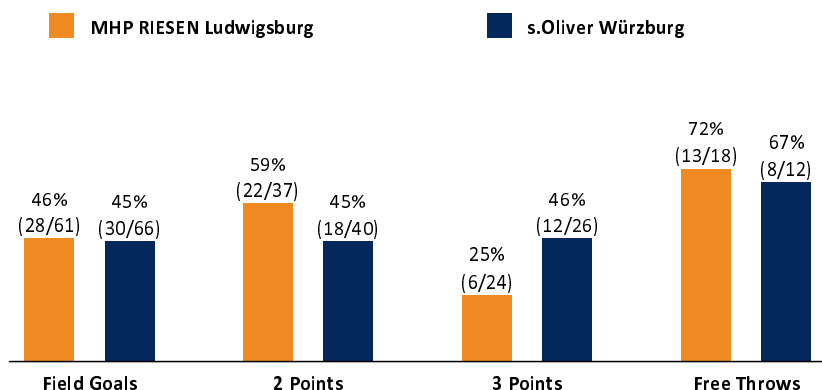

MHP RIESEN Ludwigsburg 75 : 80

s.Oliver Würzburg

Referee: PANTHER Anne
Umpires: KOVACEVIC Nesa / KATTUR Radeesh
Commissioner: ESSER Norbert

Attendance: 3.394
Ludwigsburg, MHP Arena, SA 3 NOV 2018, 20:30, Game-ID: 22094

Scoreboard table showing Q1, Q2, Q3, Q4 scores for LUD and WUE.

LUD - MHP RIESEN Ludwigsburg (Coach: PATRICK John)

Main player statistics table for Ludwigsburg including columns for No., Name, Min, PTS, 2 Points, 3 Points, Field Goals, Free Throws, OR, DR, TR, AS, ST, TO, BS, SB, PF, FD, EFF, +/-.

WUE - s.Oliver Würzburg (Coach: WUCHERER Denis)

Main player statistics table for Würzburg including columns for No., Name, Min, PTS, 2 Points, 3 Points, Field Goals, Free Throws, OR, DR, TR, AS, ST, TO, BS, SB, PF, FD, EFF, +/-.

Summary statistics table comparing LUD and WUE across various categories like Rebounds, Assists, Fouls, etc.

EASYCREDIT-BBL.DE

Alle offiziellen Statistiken der easyCredit BBL, Daten, Rekorde uvm. gibt es auf easyCredit-BBL.de! News, Stats, Tabelle und Spielplan für unterwegs: Kostenfrei für iOS und Android in der offiziellen Liga-App!

TELEKOMSPORT.DE

Keinen Korb mehr verpassen - Alle Spiele der easyCredit BBL LIVE und in HD! Erleben sie jetzt das größte Basketball-Angebot Deutschlands zuhause und mobil! www.telekom sport.de

LEGEND
Min Minutes Played
DR Defensive Rebounds
AS Assists
BS Blocked Shots
PF Fouls
+/- Plus-Minus-Rating
DNP Did Not Play
OR Offensive Rebounds
ST Steals
SB Shots Blocked
FD Fouls Drawn
* Starters
PTS Points
TR Total Rebounds
TO Turnovers
EFF Efficiency = ((PTS + TR + AS + ST + BS) - ((FGA - FGM) + (FTA - FTM) + TO))