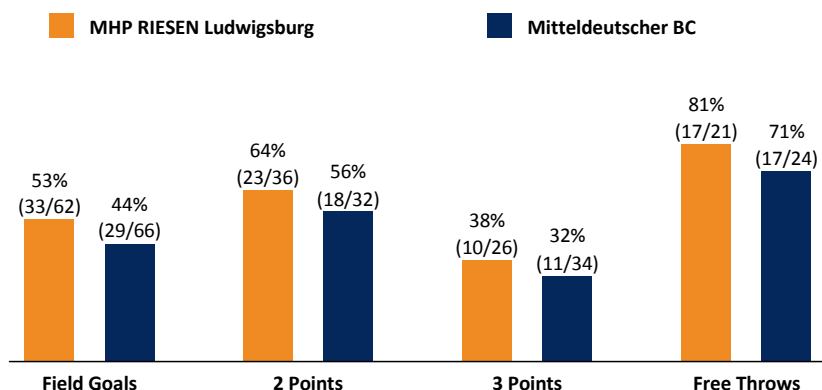

MHP RIESEN Ludwigsburg 93 : 86

Mitteldeutscher BC

Referee: REITER Moritz
Umpires: KRAUSE Oliver / STRAUBE Carsten
Commissioner: MOLITOR Horst

Attendance: 2.864
Ludwigsburg, MHP Arena, MI 2 JAN 2019, 20:30, Game-ID: 22125

Scoreboard table showing Q1, Q2, Q3, Q4 scores for LUD and MBC.

LUD - MHP RIESEN Ludwigsburg (Coach: PATRICK John)

Main player statistics table for LUD, including columns for No., Name, Min, PTS, 2 Points, 3 Points, Field Goals, Free Throws, and various rebound and efficiency metrics.

MBC - Mitteldeutscher BC (Coach: SCEPANOVIC Aleksandar)

Main player statistics table for MBC, including columns for No., Name, Min, PTS, 2 Points, 3 Points, Field Goals, Free Throws, and various rebound and efficiency metrics.

Summary statistics table comparing LUD and MBC on metrics like Rebounds, Assists, Fouls, Turnovers, Steals, Points in the Paint, etc.

EASYCREDIT-BBL.DE

Alle offiziellen Statistiken der easyCredit BBL, Daten, Rekorde uvm. gibt es auf easyCredit-BBL.de! News, Stats, Tabelle und Spielplan für unterwegs: Kostenlos für iOS und Android in der offiziellen Liga-App!

TELEKOMSPORT.DE

Keinen Korb mehr verpassen - Alle Spiele der easyCredit BBL LIVE und in HD! Erleben sie jetzt das größte Basketball-Angebot Deutschlands zuhause und mobil! www.telekom sport.de

LEGEND
Min Minutes Played
DNP Did Not Play
PTS Points
DR Defensive Rebounds
OR Offensive Rebounds
TR Total Rebounds
AS Assists
ST Steals
TO Turnovers
BS Blocked Shots
SB Shots Blocked
EFF Efficiency = ((PTS + TR + AS + ST + BS) - ((FGA - FGM) + (FTA - FTM) + TO))
PF Fouls
FD Fouls Drawn
+/- Plus-Minus-Rating
* Starters