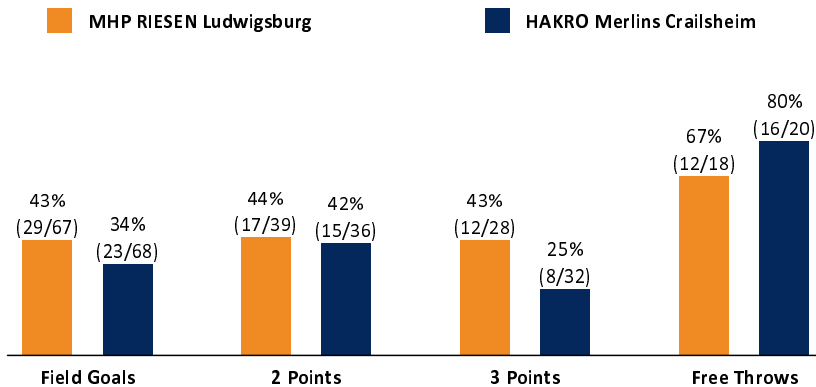

CRA - HAKRO Merlins Crailsheim (Coach: IISALO Tuomas)

No.	Name	Min	PTS	2 Points	3 Points	Field Goals	Free Throws	OR	DR	TR	AS	ST	TO	BS	SB	PF	FD	EFF	+/-	
0	RUSSELL DeWayne	21:24	18	3/5 (60%)	2/3 (67%)	5/8 (63%)	6/7 (86%)		2	2	3		4			2	4	15	-3	
*1	MADGEN Ben	24:50	4	0/2 (0%)	1/7 (14%)	1/9 (11%)	1/1 (100%)	2	6	8	1	1	2			2	1	4	-19	
*4	TURNER Frank	29:12	11	2/7 (29%)	1/4 (25%)	3/11 (27%)	4/5 (80%)		3	3	5	1	3			2	7	8	-17	
7	HERRERA Sebastian	17:54	0	0/2 (0%)		0/2 (0%)		2	3	5		1			1	1		4	3	
*10	WYSOCKI Konrad	20:32	2	1/1 (100%)	0/5 (0%)	1/6 (17%)		2	4	6		1	2			2		2	-16	
14	NEUMANN Philipp	10:50	4	2/4 (50%)		2/4 (50%)		1		1		1	1			4	1	3	-3	
17	FERNER Joschka	10:37	3	0/1 (0%)	1/2 (50%)	1/3 (33%)		1	3	4						1	2	5	2	
*23	CUFFEE Michael	24:46	10	2/3 (67%)	2/5 (40%)	4/8 (50%)			1	1		1						8	-1	
31	LAWSON III Joseph	22:33	10	2/5 (40%)	1/6 (17%)	3/11 (27%)	3/4 (75%)	1	2	3	1	2	2		1	3	2	5	3	
*33	GAY Sherman	17:22	8	3/6 (50%)		3/6 (50%)	2/3 (67%)	3	3	6			1	1		2	3	10	-9	
51	URBANSKY Sören	DNP																		
Team / Coach								3	3	6			2				4			
Totals			200:00	70	15/36 (42%)	8/32 (25%)	23/68 (34%)	16/20 (80%)	15	30	45	10	8	17	1	4	19	20	68	-12

LUD	CRA
9 / 29 / 38	15 / 30 / 45
23	Rebounds OR/DR/TR
22	Assists
18	Fouls
11	Fouls Drawn
8	Turnovers
28	Steals
6	Points in the Paint
15	Second Chance Points
19 (43:24)	Fast Break Points
10-0 (20:8)	Biggest Lead
	Biggest Scoring Run
	Lead Changes: 2
	Times Tied: 1

EASycREDIT-BBL.DE

Alle offiziellen Statistiken der easyCredit BBL, Daten, Rekorde uvm. gibt es auf easycCredit-BBL.de! News, Stats, Tabelle und Spielplan für unterwegs: Kostenfrei für iOS und Android in der offiziellen Liga-App!

TELEKOMSPORT.DE

Keinen Korb mehr verpassen - Alle Spiele der easyCredit BBL LIVE und in HD! Erleben sie jetzt das größte Basketball-Angebot Deutschlands zuhause und mobil! www.telekomSport.de

LEGEND
Min Minutes Played   DR Defensive Rebounds   AS Assists   BS Blocked Shots   PF Fouls   +/- Plus-Minus-Rating
DNP Did Not Play   OR Offensive Rebounds   ST Steals   SB Shots Blocked   FD Fouls Drawn   * Starters
PTS Points   TR Total Rebounds   TO Turnovers   EFF Efficiency = ((PTS + TR + AS + ST + BS) - ((FGA - FGM) + (FTA - FTM) + TO))