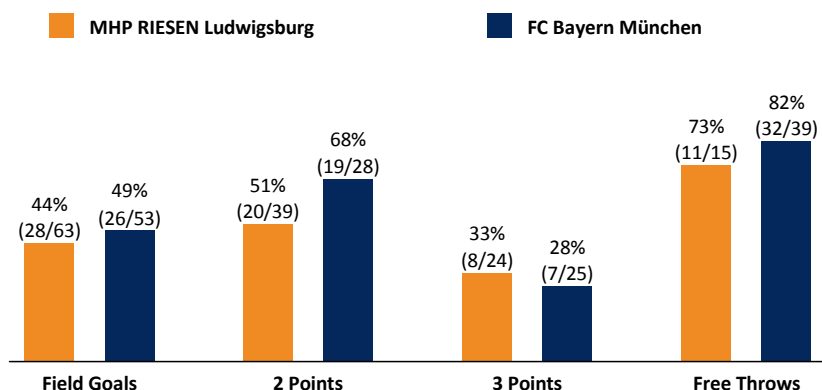

MHP RIESEN Ludwigsburg 75 : 91

FC Bayern München

Referee: PANTHER Anne
Umpires: BITTNER Steve / GROLL Julian
Commissioner: MOLITOR Horst

Attendance: 4.070
Ludwigsburg, MHP Arena, DO 11 APR 2019, 20:30, Game-ID: 22170

Summary table showing scores for Q1, Q2, Q3, and Q4 for LUD and FCB.

LUD - MHP RIESEN Ludwigsburg (Coach: PATRICK John)

Main player statistics table for MHP RIESEN Ludwigsburg, including columns for No., Name, Min, PTS, 2 Points, 3 Points, Field Goals, Free Throws, and various rebound and steal metrics.

FCB - FC Bayern München (Coach: RADONJIC Dejan)

Main player statistics table for FC Bayern München, including columns for No., Name, Min, PTS, 2 Points, 3 Points, Field Goals, Free Throws, and various rebound and steal metrics.

Summary table comparing MHP RIESEN Ludwigsburg and FC Bayern München across various statistical categories like Rebounds, Assists, Fouls, etc.

EASYCREDIT-BBL.DE

Alle offiziellen Statistiken der easyCredit BBL, Daten, Rekorde uvm. gibt es auf easyCredit-BBL.de! News, Stats, Tabelle und Spielplan für unterwegs: Kostenlos für iOS und Android in der offiziellen Liga-App!

MAGENTA SPORT

Keinen Korb mehr verpassen - Alle Spiele der easyCredit BBL und des MagentaSport BBL Pokals LIVE und in HD! Das größte Basketball-Angebot Deutschlands zuhause und mobil! www.MagentaSport.de

LEGEND
Min Minutes Played
DNP Did Not Play
PTS Points
DR Defensive Rebounds
OR Offensive Rebounds
TR Total Rebounds
AS Assists
ST Steals
TO Turnovers
BS Blocked Shots
SB Shots Blocked
EFF Efficiency = ((PTS + TR + AS + ST + BS) - ((FGA - FGM) + (FTA - FTM) + TO))
PF Fouls
FD Fouls Drawn
+/- Plus-Minus-Rating
* Starters