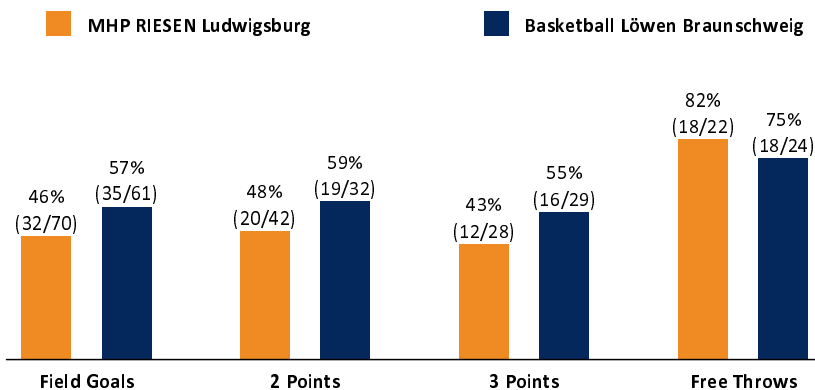

BRA - Basketball Löwen Braunschweig (Coach: MENZ Frank)

No.	Name	Min	PTS	2 Points	3 Points	Field Goals	Free Throws	OR	DR	TR	AS	ST	TO	BS	SB	PF	FD	EFF	+/-
2	NAWROCKI Dennis	3:00	0	0/1 (0%)		0/1 (0%)			1	1			1				1	-1	-2
*4	BLAKE Brayon	30:49	18	3/4 (75%)	4/7 (57%)	7/11 (64%)		1	3	4	1		2	1		3		18	13
6	FIGGE Luis	1:08	0															0	2
*8	LANSOWNE DeAndre	35:41	26	7/8 (88%)	3/6 (50%)	10/14 (71%)	3/5 (60%)		3	3	4	1	3	1		3	4	26	12
10	KLEPEISZ Thomas	23:32	16	1/1 (100%)	3/4 (75%)	4/5 (80%)	5/5 (100%)		1	1	2	1	2			5	4	17	15
*11	SENGELDER Christian	33:38	18	5/9 (56%)	1/4 (25%)	6/13 (46%)	5/5 (100%)	4	7	11	2					2	3	24	0
22	KOVACEVIC Dejan	DNP																	
23	KONE Bazoumana	8:15	4		1/1 (100%)	1/1 (100%)	1/2 (50%)						3			1	2	0	0
*24	HINES Shaquille	28:29	11	2/4 (50%)	2/3 (67%)	4/7 (57%)	1/3 (33%)	2	5	7	3		1	4	1	3	1	19	0
*25	RAHON Joe	29:06	8	1/3 (33%)	2/4 (50%)	3/7 (43%)			3	3	8		2				2	13	0
43	EATHERTON Scott	DNP																	
44	LAGERPUSCH Lars	6:22	3	0/2 (0%)		0/2 (0%)	3/4 (75%)	1		1					2	2	2	1	10
Team / Coach													1						-1
Totals		200:00	104	19/32 (59%)	16/29 (55%)	35/61 (57%)	18/24 (75%)	8	23	31	20	2	15	6	3	19	19	116	10

LUD	BRA
12 / 20 / 32	8 / 23 / 31
18	20
21	19
19	19
9	15
10	2
32	26
15	12
15	7
6 (26:20)	17 (67:84)
8-0 (55:52)	11-0 (67:84)
Lead Changes: 13	
Times Tied: 6	

EASYCREDIT-BBL.DE

Alle offiziellen Statistiken der easyCredit BBL, Daten, Rekorde uvm. gibt es auf easyCredit-BBL.de! News, Stats, Tabelle und Spielplan für unterwegs: Kostenfrei für iOS und Android in der offiziellen Liga-App!

MAGENTA SPORT

Keinen Korb mehr verpassen - Alle Spiele der easyCredit BBL und des MagentaSport BBL Pokals LIVE und in HD! Das größte Basketball-Angebot Deutschlands zuhause und mobil! www.MagentaSport.de

LEGEND
Min Minutes Played   DR Defensive Rebounds   AS Assists   BS Blocked Shots   PF Fouls   +/- Plus-Minus-Rating
DNP Did Not Play   OR Offensive Rebounds   ST Steals   SB Shots Blocked   FD Fouls Drawn   * Starters
PTS Points   TR Total Rebounds   TO Turnovers   EFF Efficiency = ((PTS + TR + AS + ST + BS) - ((FGA - FGM) + (FTA - FTM) + TO))