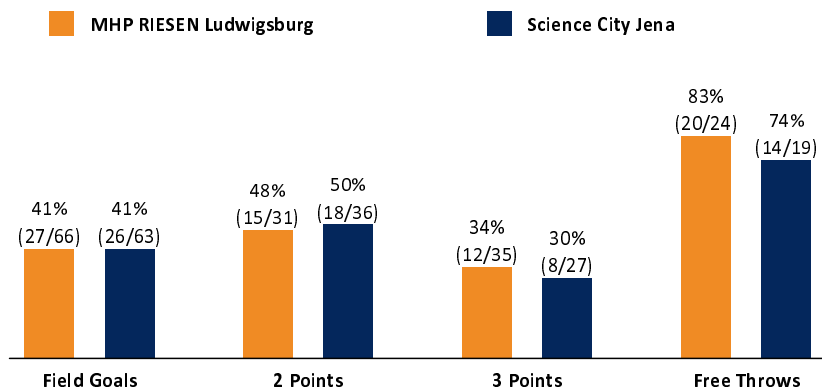

MHP RIESEN Ludwigsburg 86 : 74

Science City Jena

Referee: KOVACEVIC Nesa
Umpires: ARIK Tamer / FRITZ Clemens
Commissioner: ESSER Norbert

Attendance: 2.944
Ludwigsburg, MHP Arena, Mi 20 MRZ 2019, 20:30, Game-ID: 22265

Scoreboard table showing Q1, Q2, Q3, Q4 scores for LUD and JEN.

LUD - MHP RIESEN Ludwigsburg (Coach: PATRICK John)

Main player statistics table for Ludwigsburg including columns for No., Name, Min, PTS, 2 Points, 3 Points, Field Goals, Free Throws, OR, DR, TR, AS, ST, TO, BS, SB, PF, FD, EFF, +/-.

JEN - Science City Jena (Coach: HARMSEN Björn)

Main player statistics table for Science City Jena including columns for No., Name, Min, PTS, 2 Points, 3 Points, Field Goals, Free Throws, OR, DR, TR, AS, ST, TO, BS, SB, PF, FD, EFF, +/-.

Summary statistics table comparing LUD and JEN across categories like Rebounds, Assists, Fouls, Turnovers, Steals, Points in the Paint, etc.

EASycREDIT-BBL.DE

Alle offiziellen Statistiken der easycCredit BBL, Daten, Rekorde uvm. gibt es auf easycCredit-BBL.de! News, Stats, Tabelle und Spielplan für unterwegs: Kostenlos für iOS und Android in der offiziellen Liga-App!

MAGENTA SPORT

Keinen Korb mehr verpassen - Alle Spiele der easycCredit BBL und des MagentaSport BBL Pokals LIVE und in HD! Das größte Basketball-Angebot Deutschlands zuhause und mobil! www.MagentaSport.de

LEGEND: Min Minutes Played, DR Defensive Rebounds, AS Assists, BS Blocked Shots, PF Fouls, +/- Plus-Minus-Rating, DNP Did Not Play, OR Offensive Rebounds, ST Steals, SB Shots Blocked, FD Fouls Drawn, * Starters, PTS Points, TR Total Rebounds, TO Turnovers, EFF Efficiency = ((PTS + TR + AS + ST + BS) - ((FGA - FGM) + (FTA - FTM) + TO))