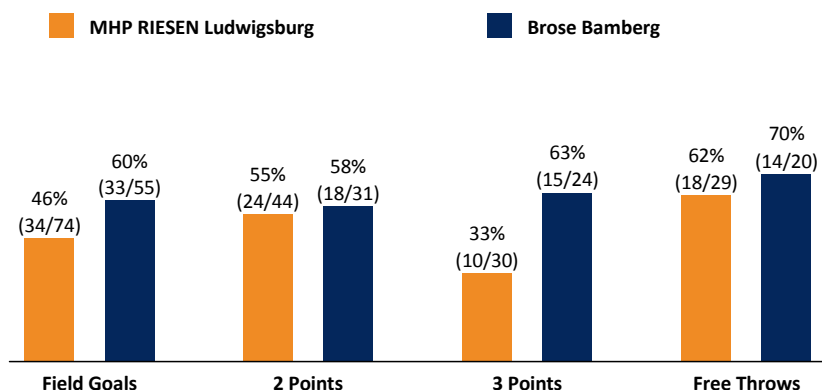

MHP RIESEN Ludwigsburg 96 : 95

Brose Bamberg

Referee: FRITZ Clemens
Umpires: PANTHER Anne / MADINGER Christof
Commissioner: ESSER Norbert

Attendance: 3.142
Ludwigsburg, MHP Arena, SO 21 APR 2019, 18:00, Game-ID: 22304

Scoreboard table showing Q1, Q2, Q3, Q4 scores for LUD and BAM.

LUD - MHP RIESEN Ludwigsburg (Coach: PATRICK John)

Main player statistics table for Ludwigsburg including columns for No., Name, Min, PTS, 2 Points, 3 Points, Field Goals, Free Throws, OR, DR, TR, AS, ST, TO, BS, SB, PF, FD, EFF, +/-.

BAM - Brose Bamberg (Coach: PEREGO Federico)

Main player statistics table for Brose Bamberg including columns for No., Name, Min, PTS, 2 Points, 3 Points, Field Goals, Free Throws, OR, DR, TR, AS, ST, TO, BS, SB, PF, FD, EFF, +/-.

Summary statistics table comparing LUD and BAM across various metrics like Rebounds, Assists, Fouls, Turnovers, Steals, Points in the Paint, etc.

EASYCREDIT-BBL.DE

Alle offiziellen Statistiken der easyCredit BBL, Daten, Rekorde uvm. gibt es auf easyCredit-BBL.de! News, Stats, Tabelle und Spielplan für unterwegs: Kostenfrei für iOS und Android in der offiziellen Liga-App!

MAGENTA SPORT

Keinen Korb mehr verpassen - Alle Spiele der easyCredit BBL und des MagentaSport BBL Pokals LIVE und in HD! Das größte Basketball-Angebot Deutschlands zuhause und mobil! www.MagentaSport.de

LEGEND
Min Minutes Played
DNP Did Not Play
PTS Points
DR Defensive Rebounds
OR Offensive Rebounds
TR Total Rebounds
AS Assists
ST Steals
TO Turnovers
BS Blocked Shots
SB Shots Blocked
EFF Efficiency = ((PTS + TR + AS + ST + BS) - ((FGA - FGM) + (FTA - FTM) + TO))
PF Fouls
FD Fouls Drawn
+/- Plus-Minus-Rating
* Starters