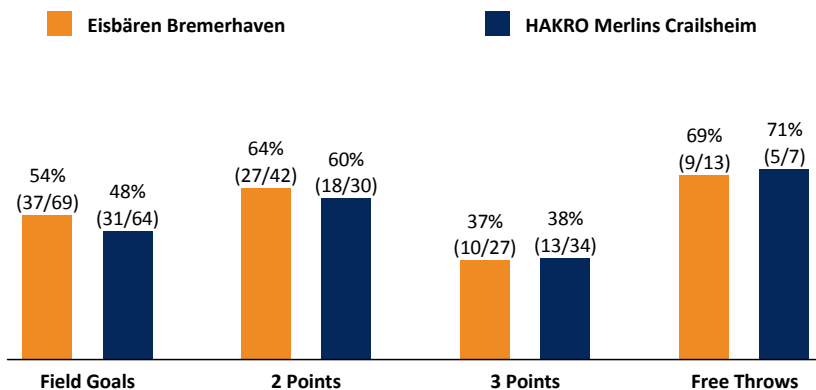

CRA - HAKRO Merlins Crailsheim (Coach: IISALO Tuomas)

No.	Name	Min	PTS	2 Points	3 Points	Field Goals	Free Throws	OR	DR	TR	AS	ST	TO	BS	SB	PF	FD	EFF	+/-	
*1	MADGEN Ben	33:28	31	4/7 (57%)	7/12 (58%)	11/19 (58%)	2/2 (100%)		6	6	1				1	1	6	30	-4	
*4	TURNER Frank	34:09	16	4/6 (67%)	2/3 (67%)	6/9 (67%)	2/2 (100%)		3	3	4	1	2			3	4	19	-5	
7	HERRERA Sebastian	12:35	5	2/2 (100%)	0/1 (0%)	2/3 (67%)	1/1 (100%)										2	4	-17	
10	WYSOCKI Konrad	6:58	0	0/1 (0%)	0/1 (0%)	0/2 (0%)			1	1	1		1					-1	-16	
*14	NEUMANN Philipp	25:28	8	4/4 (100%)	0/1 (0%)	4/5 (80%)		2	7	9	1		2	1		3		16	2	
15	RUSH Brion	24:55	3	0/4 (0%)	1/5 (20%)	1/9 (11%)			2	2	6		5			2		-2	-7	
17	FERNER Joschka	3:48	0								1							1	3	
*23	CUFFEE Michael	27:07	11	1/1 (100%)	3/9 (33%)	4/10 (40%)			3	3	2	1	2			2		9	2	
*31	LAWSON III Joseph	20:12	0		0/2 (0%)	0/2 (0%)			4	4	1	2	2	1		2		4	-11	
33	GAY Sherman	11:20	6	3/5 (60%)		3/5 (60%)	0/2 (0%)	1	2	3		1				2	1	6	-12	
Team / Coach									1	1		1					0			
Totals			200:00	80	18/30 (60%)	13/34 (38%)	31/64 (48%)	5/7 (71%)	3	29	32	17	5	15	2	1	15	13	86	-13

BRE	CRA
5 / 29 / 34	3 / 29 / 32
20	17
13	15
16	13
6	15
6	5
42	26
5	2
	2
19 (88:69)	8 (34:42)
14-0 (58:49)	10-0 (67:63)
	Lead Changes: 9
	Times Tied: 2

EASYS-CREDIT-BBL.DE

Alle offiziellen Statistiken der easyCredit BBL, Daten, Rekorde uvm. gibt es auf easyCredit-BBL.de! News, Stats, Tabelle und Spielplan für unterwegs: Kostenfrei für iOS und Android in der offiziellen Liga-App!

TELEKOMSPORT.DE

Keinen Korb mehr verpassen - Alle Spiele der easyCredit BBL LIVE und in HD! Erleben sie jetzt das größte Basketball-Angebot Deutschlands zuhause und mobil! www.telekom-sport.de

LEGEND

Min Minutes Played   DR Defensive Rebounds   AS Assists   BS Blocked Shots   PF Fouls   +/- Plus-Minus-Rating
DNP Did Not Play   OR Offensive Rebounds   ST Steals   SB Shots Blocked   FD Fouls Drawn   * Starters
PTS Points   TR Total Rebounds   TO Turnovers   EFF Efficiency = ((PTS + TR + AS + ST + BS) - ((FGA - FGM) + (FTA - FTM) + TO))