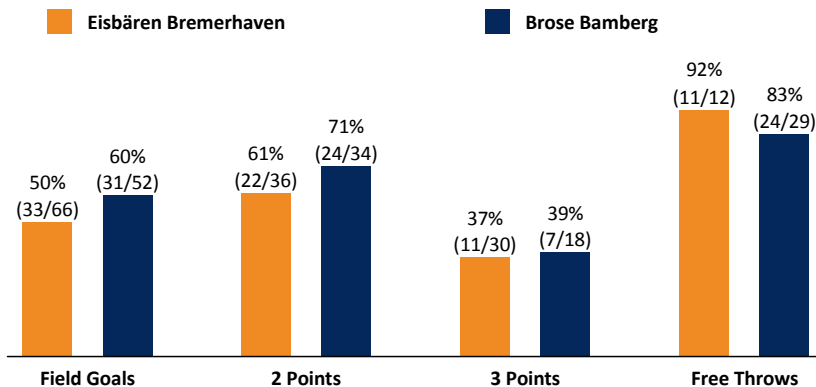

BAM - Brose Bamberg (Coach: BAGATSKIS Ainars)

No.	Name	Min	PTS	2 Points	3 Points	Field Goals	Free Throws	OR	DR	TR	AS	ST	TO	BS	SB	PF	FD	EFF	+/-	
4	RICE Tyrese	31:35	19	4/8 (50%)	1/4 (25%)	5/12 (42%)	8/8 (100%)		2	2	10	2	4		1	1	6	22	14	
*6	ZISIS Nikolaos	13:03	4	1/2 (50%)		1/2 (50%)	2/2 (100%)									1	2	3	-2	
*8	JELOVAC Stevan	21:58	14	4/6 (67%)	1/4 (25%)	5/10 (50%)	3/4 (75%)	1	4	5			1			1	2	12	3	
12	KRATZER Leon	DNP																		
*13	SCHMIDT Daniel	27:32	9	2/4 (50%)	1/2 (50%)	3/6 (50%)	2/3 (67%)	2	1	3	2	1	2			4	3	9	-1	
*16	OLINDE Louis	20:21	9	1/1 (100%)	2/3 (67%)	3/4 (75%)	1/1 (100%)		3	3			1	1		4	1	11	8	
20	HARRIS Elias	22:39	8	3/4 (75%)		3/4 (75%)	2/2 (100%)	1	4	5	1					1	3	13	2	
*21	RUBIT Augustine	24:25	16	7/7 (100%)	0/1 (0%)	7/8 (88%)	2/3 (67%)		4	4	1	2	2	1		2	2	20	-6	
22	ALEXANDER Cliff	11:25	6	1/1 (100%)		1/1 (100%)	4/6 (67%)	1	1	2			1			1	3	5	8	
98	KULBOKA Arnoldas	27:02	8	1/1 (100%)	2/4 (50%)	3/5 (60%)		1	2	3		1	2				1	8	-1	
Team / Coach								1	2	3							3			
Totals			200:00	93	24/34 (71%)	7/18 (39%)	31/52 (60%)	24/29 (83%)	7	23	30	14	6	13	2	1	15	23	106	5

BRE	BAM
9 / 13 / 22	7 / 23 / 30
17	14
23	15
15	23
12	13
7	6
32	32
6	8
9	3
6 (6:0)	9 (59:68)
7-0 (13:9)	14-0 (26:34)
Lead Changes: 7	
Times Tied: 2	

EASYCREDIT-BBL.DE

Alle offiziellen Statistiken der easyCredit BBL, Daten, Rekorde uvm. gibt es auf easyCredit-BBL.de! News, Stats, Tabelle und Spielplan für unterwegs: Kostenfrei für iOS und Android in der offiziellen Liga-App!

TELEKOMSPORT.DE

Keinen Korb mehr verpassen - Alle Spiele der easyCredit BBL LIVE und in HD! Erleben sie jetzt das größte Basketball-Angebot Deutschlands zuhause und mobil! www.telekom sport.de

LEGEND
Min Minutes Played   DR Defensive Rebounds   AS Assists   BS Blocked Shots   PF Fouls   +/- Plus-Minus-Rating
DNP Did Not Play   OR Offensive Rebounds   ST Steals   SB Shots Blocked   FD Fouls Drawn   * Starters
PTS Points   TR Total Rebounds   TO Turnovers   EFF Efficiency = ((PTS + TR + AS + ST + BS) - ((FGA - FGM) + (FTA - FTM) + TO))