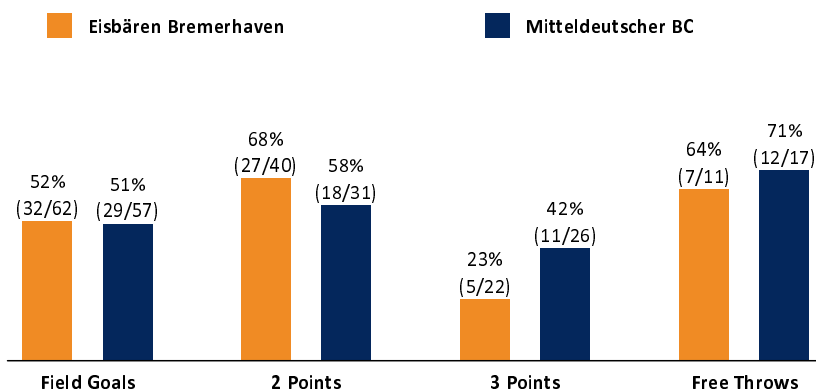

MBC - Mitteldeutscher BC (Coach: SCEPANOVIC Aleksandar)

No.	Name	Min	PTS	2 Points	3 Points	Field Goals	Free Throws	OR	DR	TR	AS	ST	TO	BS	SB	PF	FD	EFF	+/-
*0	MOORE Lee	35:24	24	5/7 (71%)	4/6 (67%)	9/13 (69%)	2/2 (100%)	1	3	4	2	3	3		1	2	2	26	15
*2	FARR James	28:10	9	4/7 (57%)	0/1 (0%)	4/8 (50%)	1/2 (50%)	2	9	11	1	1	3			2	3	18	11
6	BREMBLY David	6:21	0		0/1 (0%)	0/1 (0%)		1		1			1			1		-1	-9
7	KERUSCH Sergio	16:15	8	1/2 (50%)	2/4 (50%)	3/6 (50%)	0/1 (0%)		4	4				1		1	1	9	-7
10	ZYLKA Ferdinand	DNP																	
12	RELEFORD Trevor	26:17	12	4/5 (80%)	0/3 (0%)	4/8 (50%)	4/4 (100%)		4	4	5	2	4			2	5	15	2
*20	NOVAK Jovan	25:38	11	1/2 (50%)	2/3 (67%)	3/5 (60%)	3/4 (75%)		1	1	3	1				1	2	13	-5
*21	PETER-McNEILLY Adika	26:31	6	0/1 (0%)	2/5 (40%)	2/6 (33%)			2	2	4	1	1			1		8	15
*30	BRASE Hans	20:13	7	2/4 (50%)	1/2 (50%)	3/6 (50%)		1	7	8			1		1	4		11	5
31	MARELJA Aleksandar	15:11	4	1/3 (33%)	0/1 (0%)	1/4 (25%)	2/4 (50%)						1			3	3	-2	-2
44	TURUDIC Benedikt	DNP																	
Team / Coach								1		1			2						-1
Totals		200:00	81	18/31 (58%)	11/26 (42%)	29/57 (51%)	12/17 (71%)	6	30	36	15	7	14	4	2	17	16	96	5

BRE	MBC
3 / 25 / 28	6 / 30 / 36
19	15
16	17
17	16
8	14
6	7
46	28
4	1
7	5
3 (26:23)	12 (10:22)
12-0 (22:22)	10-0 (2:10)
Lead Changes: 5	
Times Tied: 5	

EASycREDIT-BBL.DE

Alle offiziellen Statistiken der easycCredit BBL, Daten, Rekorde uvm. gibt es auf easycCredit-BBL.de! News, Stats, Tabelle und Spielplan für unterwegs: Kostenfrei für iOS und Android in der offiziellen Liga-App!

TELEKOMSPORT.DE

Keinen Korb mehr verpassen - Alle Spiele der easycCredit BBL LIVE und in HD! Erleben sie jetzt das größte Basketball-Angebot Deutschlands zuhause und mobil! www.telekomSport.de

LEGEND
Min Minutes Played   DR Defensive Rebounds   AS Assists   BS Blocked Shots   PF Fouls   +/- Plus-Minus-Rating
DNP Did Not Play   OR Offensive Rebounds   ST Steals   SB Shots Blocked   FD Fouls Drawn   * Starters
PTS Points   TR Total Rebounds   TO Turnovers   EFF Efficiency = ((PTS + TR + AS + ST + BS) - ((FGA - FGM) + (FTA - FTM) + TO))