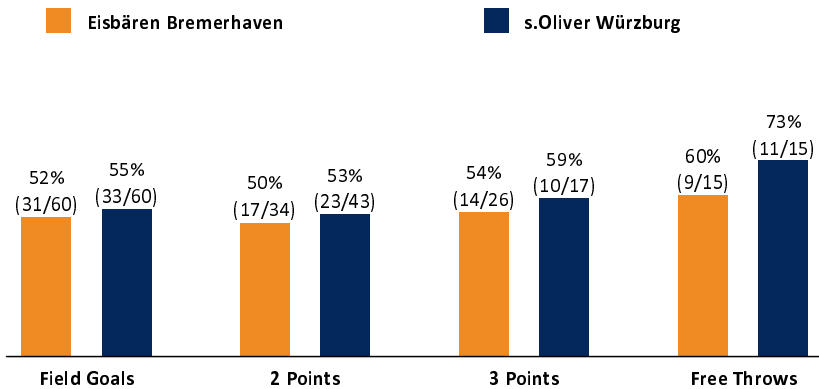

WUE - s.Oliver Würzburg (Coach: WUCHERER Denis)

No.	Name	Min	PTS	2 Points	3 Points	Field Goals	Free Throws	OR	DR	TR	AS	ST	TO	BS	SB	PF	FD	EFF	+/-	
*0	OLASENI Gabriel	20:37	11	3/6 (50%)		3/6 (50%)	5/6 (83%)	2	2	4			1			5	4	10	-1	
1	HULLS Jordan	24:22	25	2/4 (50%)	5/8 (63%)	7/12 (58%)	6/6 (100%)		2	2	1		1				3	22	8	
8	RICHTER Johannes	7:15	2	1/5 (20%)		1/5 (20%)	0/1 (0%)		1	1				2		1	1	-2	-1	
*9	COOKS Xavier	26:46	19	5/6 (83%)	3/3 (100%)	8/9 (89%)		1	5	6	2	1	3			2	1	24	5	
11	LONCAR Kresimir	DNP																		
21	KOCH Florian	14:31	5	1/1 (100%)	1/1 (100%)	2/2 (100%)			2	2	2							9	-7	
*22	WELLS Cameron	31:41	6	3/7 (43%)	0/1 (0%)	3/8 (38%)			2	2	11	1		1		1		16	3	
24	MORRISON Mike	18:06	4	2/4 (50%)		2/4 (50%)	0/2 (0%)	3	2	5	1					3	4	6	7	
*30	ELLIS Perry	32:45	13	5/7 (71%)	1/3 (33%)	6/10 (60%)		1	3	4	7	2	1				3	21	3	
34	HOFFMANN Felix	4:42	0		0/1 (0%)	0/1 (0%)		1	1	2						2		1	3	
*35	LOESING Brad	19:15	2	1/3 (33%)		1/3 (33%)					2	1	2			2		1	-10	
Team / Coach								2	2	4						4				
Totals			200:00	87	23/43 (53%)	10/17 (59%)	33/60 (55%)	11/15 (73%)	10	22	32	26	5	8	1	2	16	16	112	2

BRE	Rebounds OR/DR/TR	WUE
9 / 19 / 28		10 / 22 / 32
15	Assists	26
16	Fouls	16
16	Fouls Drawn	16
10	Turnovers	8
2	Steals	5
28	Points in the Paint	38
13	Second Chance Points	9
5	Fast Break Points	10
2 (2:0)	Biggest Lead	11 (54:65)
8-0 (74:74)	Biggest Scoring Run	10-0 (6:14)
	Lead Changes:	3
	Times Tied:	4

EASYS-CREDIT-BBL.DE

Alle offiziellen Statistiken der easyCredit BBL, Daten, Rekorde uvm. gibt es auf easyCredit-BBL.de! News, Stats, Tabelle und Spielplan für unterwegs: Kostenfrei für iOS und Android in der offiziellen Liga-App!

TELEKOMSPORT.DE

Keinen Korb mehr verpassen - Alle Spiele der easyCredit BBL LIVE und in HD! Erleben sie jetzt das größte Basketball-Angebot Deutschlands zuhause und mobil! www.telekom.de

LEGEND
Min Minutes Played   DR Defensive Rebounds   AS Assists   BS Blocked Shots   PF Fouls   +/- Plus-Minus-Rating
DNP Did Not Play   OR Offensive Rebounds   ST Steals   SB Shots Blocked   FD Fouls Drawn   * Starters
PTS Points   TR Total Rebounds   TO Turnovers   EFF Efficiency = ((PTS + TR + AS + ST + BS) - ((FGA - FGM) + (FTA - FTM) + TO))