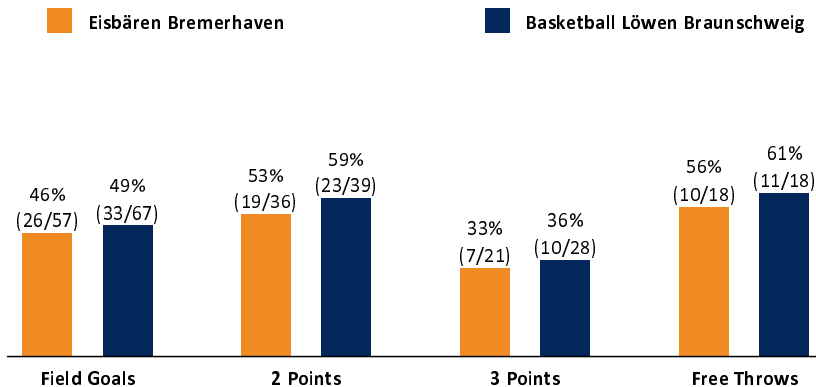

BRA - Basketball Löwen Braunschweig (Coach: MENZ Frank)

No.	Name	Min	PTS	2 Points	3 Points	Field Goals	Free Throws	OR	DR	TR	AS	ST	TO	BS	SB	PF	FD	EFF	+/-
2	NAWROCKI Dennis	DNP																	
*4	BLAKE Brayon	28:10	22	4/6 (67%)	3/8 (38%)	7/14 (50%)	5/7 (71%)	3	3	6		2		2		1	3	23	15
6	FIGGE Luis	DNP																	
*8	LANSLOWNE DeAndre	30:15	21	4/8 (50%)	4/10 (40%)	8/18 (44%)	1/2 (50%)	1	4	5	2	2			1	1	2	19	15
10	KLEPEISZ Thomas	25:16	14	2/3 (67%)	3/5 (60%)	5/8 (63%)	1/1 (100%)				6		2		2	3	15	10	
*11	SENGFELDER Christian	28:31	6	3/3 (100%)	0/1 (0%)	3/4 (75%)		2	7	9					1		14	8	
22	KOVACEVIC Dejan	DNP																	
23	KONE Bazoumana	13:24	4	1/3 (33%)	0/1 (0%)	1/4 (25%)	2/2 (100%)						1		1	2	2	0	8
24	HINES Shaquille	13:40	2	1/2 (50%)		1/2 (50%)		1	2	3		3			2	1	7	10	
*25	RAHON Joe	20:44	2	1/2 (50%)	0/2 (0%)	1/4 (25%)		1	3	4	5		1		1	6	7	6	
*43	EATHERTON Scott	26:17	12	5/9 (56%)	0/1 (0%)	5/10 (50%)	2/2 (100%)	5	6	11	3	2	4	1	1	4	2	20	7
44	LAGERPUSCH Lars	13:43	4	2/3 (67%)		2/3 (67%)	0/4 (0%)		1	1	2	2	1		2	2	3	11	
Team / Coach													1					-1	
Totals		200:00	87	23/39 (59%)	10/28 (36%)	33/67 (49%)	11/18 (61%)	13	26	39	18	11	10	3	3	16	21	107	18

BRE	BRA
10 / 24 / 34	13 / 26 / 39
16	18
22	16
16	21
16	10
6	11
32	46
15	12
5	11
2 (4:2)	19 (42:61)
9-0 (51:61)	8-0 (56:74)
	Lead Changes: 2
	Times Tied: 2

EASYCREDIT-BBL.DE

Alle offiziellen Statistiken der easyCredit BBL, Daten, Rekorde uvm. gibt es auf easyCredit-BBL.de! News, Stats, Tabelle und Spielplan für unterwegs: Kostenfrei für iOS und Android in der offiziellen Liga-App!

TELEKOMSPORT.DE

Keinen Korb mehr verpassen - Alle Spiele der easyCredit BBL LIVE und in HD! Erleben sie jetzt das größte Basketball-Angebot Deutschlands zuhause und mobil! www.telekom.de

LEGEND
Min Minutes Played   DR Defensive Rebounds   AS Assists   BS Blocked Shots   PF Fouls   +/- Plus-Minus-Rating
DNP Did Not Play   OR Offensive Rebounds   ST Steals   SB Shots Blocked   FD Fouls Drawn   * Starters
PTS Points   TR Total Rebounds   TO Turnovers   EFF Efficiency = ((PTS + TR + AS + ST + BS) - ((FGA - FGM) + (FTA - FTM) + TO))