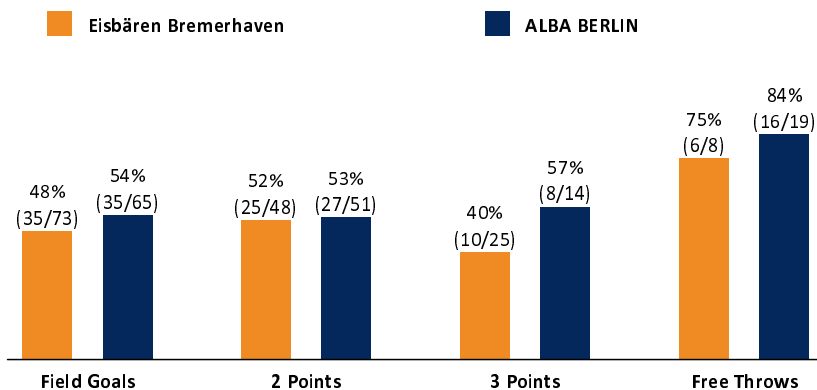

Eisbären Bremerhaven 86 : 94

ALBA BERLIN

Referee: MADINGER Christof
Umpires: BARTH Benjamin / KRÜPER Moritz
Commissioner: UMLANDT Ralph

Bremerhaven, Stadthalle Bremerhaven / ÖVB Arena Bremen, SA 29 DEZ 2018, 20:30, Game-ID: 22156

Scoreboard table showing Q1, Q2, Q3, Q4 scores for BRE and BER.

BRE - Eisbären Bremerhaven (Coach: PANAGGIO Dan)

Main player statistics table for BRE, including columns for No., Name, Min, PTS, 2 Points, 3 Points, Field Goals, Free Throws, and various rebound and efficiency metrics.

BER - ALBA BERLIN (Coach: GARCIA RENESES Alejandro)

Main player statistics table for BER, including columns for No., Name, Min, PTS, 2 Points, 3 Points, Field Goals, Free Throws, and various rebound and efficiency metrics.

Summary statistics table comparing BRE and BER across categories like Rebounds, Assists, Fouls, Turnovers, Steals, Points in the Paint, etc.

EASYCREDIT-BBL.DE

Alle offiziellen Statistiken der easyCredit BBL, Daten, Rekorde uvm. gibt es auf easyCredit-BBL.de! News, Stats, Tabelle und Spielplan für unterwegs: Kostenfrei für iOS und Android in der offiziellen Liga-App!

MAGENTA SPORT

Keinen Korb mehr verpassen - Alle Spiele der easyCredit BBL und des MagentaSport BBL Pokals LIVE und in HD! Das größte Basketball-Angebot Deutschlands zuhause und mobil! www.MagentaSport.de

LEGEND: Min Minutes Played, DR Defensive Rebounds, AS Assists, BS Blocked Shots, PF Fouls, +/- Plus-Minus-Rating, DNP Did Not Play, OR Offensive Rebounds, ST Steals, SB Shots Blocked, FD Fouls Drawn, * Starters, PTS Points, TR Total Rebounds, TO Turnovers, EFF Efficiency = ((PTS + TR + AS + ST + BS) - ((FGA - FGM) + (FTA - FTM) + TO))