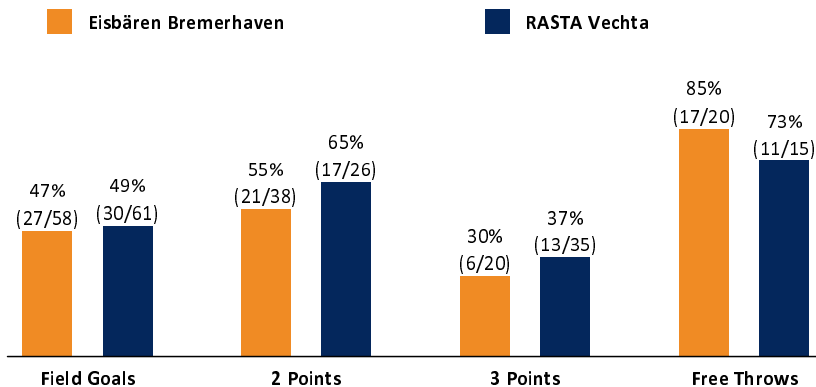

VEC - RASTA Vechta (Coach: CALLES Pedro)

No.	Name	Min	PTS	2 Points	3 Points	Field Goals	Free Throws	OR	DR	TR	AS	ST	TO	BS	SB	PF	FD	EFF	+/-	
1	CARTER Chris	12:08	4	0/1 (0%)	1/2 (50%)	1/3 (33%)	1/2 (50%)		2	2	4					2	1	7	-6	
*3	DILEO Maximilian	23:47	14	2/2 (100%)	3/6 (50%)	5/8 (63%)	1/2 (50%)				3	2				2	1	15	7	
*5	BRAY Thomas Joseph	30:38	13	0/2 (0%)	3/8 (38%)	3/10 (30%)	4/4 (100%)		3	3	6				1	2	4	15	12	
8	YOUNG Josh	23:24	8	0/2 (0%)	2/4 (50%)	2/6 (33%)	2/2 (100%)		3	3	3	2	3			2	1	9	12	
*9	NASH Tyrone	27:24	9	4/6 (67%)		4/6 (67%)	1/2 (50%)	1	6	7			1			3	3	12	9	
10	INSINGER Tim	DNP																		
14	HERKENHOFF Philipp	14:07	7	2/2 (100%)	1/1 (100%)	3/3 (100%)		1	2	3	2		1			4		11	-10	
*20	HOLLINS Austin	23:01	8	1/2 (50%)	2/9 (22%)	3/11 (27%)			2	2	2	1		1		3	1	6	1	
*21	HINRICHS Seth	33:22	21	8/9 (89%)	1/3 (33%)	9/12 (75%)	2/3 (67%)	2	4	6	5	2	3		1	1	5	27	16	
33	CHRISTEN Robin	12:09	0		0/2 (0%)	0/2 (0%)			2	2			1			1		-1	-6	
Team / Coach								1		1							1			
Totals			200:00	84	17/26 (65%)	13/35 (37%)	30/61 (49%)	11/15 (73%)	5	24	29	25	7	9	1	2	20	16	102	7

BRE	VEC
6 / 28 / 34	5 / 24 / 29
21	Rebounds OR/DR/TR
16	Assists
20	Fouls
12	Fouls Drawn
6	Turnovers
28	Steals
6	Points in the Paint
14	Second Chance Points
11 (29:18)	Fast Break Points
9-0 (9:3)	Biggest Lead
	Biggest Scoring Run
	Lead Changes: 10
	Times Tied: 2

EASycREDIT-BBL.DE

Alle offiziellen Statistiken der easycCredit BBL, Daten, Rekorde uvm. gibt es auf easycCredit-BBL.de! News, Stats, Tabelle und Spielplan für unterwegs: Kostenfrei für iOS und Android in der offiziellen Liga-App!

MAGENTA SPORT

Keinen Korb mehr verpassen - Alle Spiele der easycCredit BBL und des MagentaSport BBL Pokals LIVE und in HD! Das größte Basketball-Angebot Deutschlands zuhause und mobil! www.MagentaSport.de

LEGEND
Min Minutes Played   DR Defensive Rebounds   AS Assists   BS Blocked Shots   PF Fouls   +/- Plus-Minus-Rating
DNP Did Not Play   OR Offensive Rebounds   ST Steals   SB Shots Blocked   FD Fouls Drawn   * Starters
PTS Points   TR Total Rebounds   TO Turnovers   EFF Efficiency = ((PTS + TR + AS + ST + BS) - ((FGA - FGM) + (FTA - FTM) + TO))