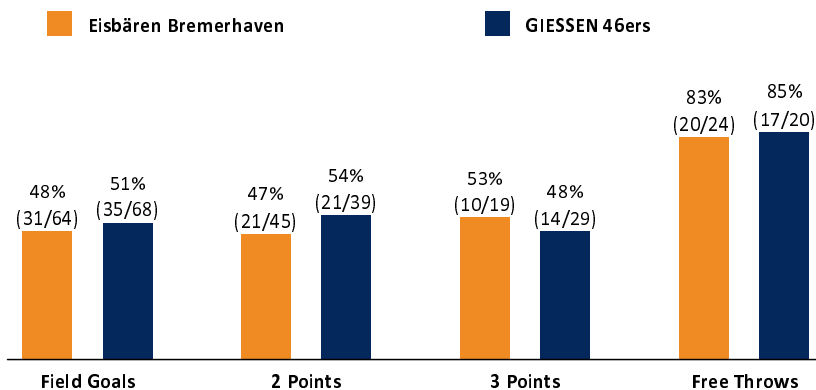

Eisbären Bremerhaven 92 : 101

GIESSEN 46ers

Referee: LOTTERMOSER Robert
Umpires: ORUZGANI Zulfikar / BOHN Andreas
Commissioner: UMLANDT Ralph

Bremerhaven, Stadthalle Bremerhaven / ÖVB Arena Bremen, MI 13 FEB 2019, 19:00, Game-ID: 22226

Scoreboard table showing Q1, Q2, Q3, Q4 scores for BRE and GIE.

BRE - Eisbären Bremerhaven (Coach: PANAGGIO Dan)

Main player statistics table for BRE, including columns for No., Name, Min, PTS, 2 Points, 3 Points, Field Goals, Free Throws, and various rebound and efficiency metrics.

GIE - GIESSEN 46ers (Coach: FREYER Ingo)

Main player statistics table for GIE, including columns for No., Name, Min, PTS, 2 Points, 3 Points, Field Goals, Free Throws, and various rebound and efficiency metrics.

Summary statistics table comparing BRE and GIE on metrics like Rebounds, Assists, Fouls, Turnovers, Steals, Points in the Paint, etc.

EASYPREDIT-BBL.DE

Alle offiziellen Statistiken der easyCredit BBL, Daten, Rekorde uvm. gibt es auf easyCredit-BBL.de! News, Stats, Tabelle und Spielplan für unterwegs: Kostenfrei für iOS und Android in der offiziellen Liga-App!

MAGENTA SPORT

Keinen Korb mehr verpassen - Alle Spiele der easyCredit BBL und des MagentaSport BBL Pokals LIVE und in HD! Das größte Basketball-Angebot Deutschlands zuhause und mobil! www.MagentaSport.de

LEGEND: Min Minutes Played, DR Defensive Rebounds, AS Assists, BS Blocked Shots, PF Fouls, +/- Plus-Minus-Rating, DNP Did Not Play, OR Offensive Rebounds, ST Steals, SB Shots Blocked, FD Fouls Drawn, * Starters, PTS Points, TR Total Rebounds, TO Turnovers, EFF Efficiency = ((PTS + TR + AS + ST + BS) - ((FGA - FGM) + (FTA - FTM) + TO))