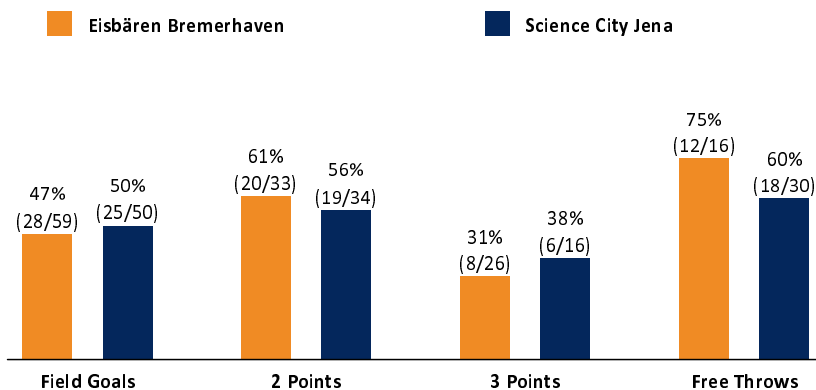

JEN - Science City Jena (Coach: HARMSEN Björn)

No.	Name	Min	PTS	2 Points	3 Points	Field Goals	Free Throws	OR	DR	TR	AS	ST	TO	BS	SB	PF	FD	EFF	+/-	
3	MAZEIKA Martynas	13:08	1		0/2 (0%)	0/2 (0%)	1/4 (25%)	1		1	1					1	2	-2	-1	
7	REYES-NAPOLES Ermen	10:32	0													2		0	-4	
9	THEIS Sid-Marlon	10:46	2		0/1 (0%)	0/1 (0%)	2/2 (100%)				1	1				2	2	3	3	
*10	WOLF Julius	9:38	3		1/1 (100%)	1/1 (100%)		1	2	3			1			1		5	-1	
*11	JENKINS Julius	32:58	19	3/4 (75%)	3/8 (38%)	6/12 (50%)	4/5 (80%)	2	3	5	1	3	1			3	5	20	3	
*13	ROBERTS Ronald	31:13	13	4/12 (33%)		4/12 (33%)	5/6 (83%)	3	6	9		1	3	1	1	2	6	12	2	
15	ALLEN Derrick	18:11	5	2/5 (40%)		2/5 (40%)	1/2 (50%)		3	3	1	1	1			3	1	5	-5	
*23	McELROY Immanuel	30:26	18	5/6 (83%)	2/3 (67%)	7/9 (78%)	2/4 (50%)		1	1	2	1	4	1		3	2	15	-3	
*25	JOYCE Dru	33:41	10	5/7 (71%)	0/1 (0%)	5/8 (63%)	0/3 (0%)		5	5	8	3	4			2	2	16	3	
33	HEBER Jan	0:49	0															0	-3	
50	MACKELDANZ Oliver	8:38	3				3/4 (75%)	1		1			2			1	3	1	-4	
Team / Coach								1	2	3							3			
Totals			200:00	74	19/34 (56%)	6/16 (38%)	25/50 (50%)	18/30 (60%)	9	22	31	14	10	16	2	1	20	23	78	-2

BRE	JEN
11 / 22 / 33	Rebounds OR/DR/TR
20	Assists
23	Fouls
20	Fouls Drawn
17	Turnovers
8	Steals
28	Points in the Paint
12	Second Chance Points
9	Fast Break Points
5 (61:56)	Biggest Lead
7-0 (27:27)	Biggest Scoring Run
	Lead Changes: 12
	Times Tied: 12

EASYCREDIT-BBL.DE

Alle offiziellen Statistiken der easyCredit BBL, Daten, Rekorde uvm. gibt es auf easyCredit-BBL.de! News, Stats, Tabelle und Spielplan für unterwegs: Kostenfrei für iOS und Android in der offiziellen Liga-App!

MAGENTA SPORT

Keinen Korb mehr verpassen - Alle Spiele der easyCredit BBL und des MagentaSport BBL Pokals LIVE und in HD! Das größte Basketball-Angebot Deutschlands zuhause und mobil! www.MagentaSport.de

LEGEND

Min Minutes Played   DR Defensive Rebounds   AS Assists   BS Blocked Shots   PF Fouls   +/- Plus-Minus-Rating
DNP Did Not Play   OR Offensive Rebounds   ST Steals   SB Shots Blocked   FD Fouls Drawn   * Starters
PTS Points   TR Total Rebounds   TO Turnovers   EFF Efficiency = ((PTS + TR + AS + ST + BS) - ((FGA - FGM) + (FTA - FTM) + TO))