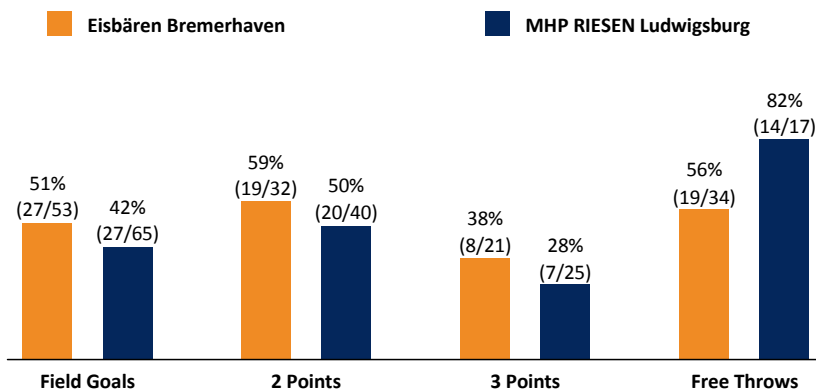

LUD - MHP RIESEN Ludwigsburg (Coach: PATRICK John)

No.	Name	Min	PTS	2 Points	3 Points	Field Goals	Free Throws	OR	DR	TR	AS	ST	TO	BS	SB	PF	FD	EFF	+/-
*1	CRAWFORD Jordon	24:26	5	1/1 (100%)	1/3 (33%)	2/4 (50%)			4	4	6		2			2	1	11	-11
2	BEST Aaron	16:57	8	1/1 (100%)	2/4 (50%)	3/5 (60%)							1			3	2	5	2
3	SABECKIS Donatas	7:55	0						3	3		1	2			2		2	5
4	McCRAV David	3:39	0		0/1 (0%)	0/1 (0%)			1	1	1							1	8
*5	KLASSEN Owen	26:43	5	2/7 (29%)	0/3 (0%)	2/10 (20%)	1/3 (33%)	2	5	7			2		2	2	0	0	-11
7	KLEIN Konstantin	25:59	5	2/4 (50%)	0/3 (0%)	2/7 (29%)	1/1 (100%)				1	1	2			2	3	0	-1
*11	KNIGHT Marcos	30:48	23	7/10 (70%)	1/2 (50%)	8/12 (67%)	6/6 (100%)	2	2	4	3		3			4	3	23	-7
14	EMANGA NOUPOUE Quirin	DNP																	
*19	WALESKOWSKI Adam	10:33	0		0/1 (0%)	0/1 (0%)			1	1						3		0	0
*20	JONES Lamont	26:53	21	6/13 (46%)	2/5 (40%)	8/18 (44%)	3/3 (100%)	3		3		2	1			5	3	15	-10
27	VON FINTEL Christian	DNP																	
35	JALLOW Karim	26:07	8	1/4 (25%)	1/3 (33%)	2/7 (29%)	3/4 (75%)	3	2	5		1	1		1	4	4	7	-5
Team / Coach								3	1	4						4			
Totals			200:00	75	20/40 (50%)	7/25 (28%)	27/65 (42%)	14/17 (82%)	13	19	32	11	5	14	3	27	18	68	-6

BRE	Rebounds OR/DR/TR	LUD
12 / 22 / 34		13 / 19 / 32
17	Assists	11
18	Fouls	27
25	Fouls Drawn	18
14	Turnovers	14
3	Steals	5
26	Points in the Paint	34
17	Second Chance Points	11
	Fast Break Points	2
8 (32:24)	Biggest Lead	8 (16:24)
16-0 (32:24)	Biggest Scoring Run	10-0 (32:34)
	Lead Changes:	9
	Times Tied:	5

EASYPREDICT-BBL.DE

Alle offiziellen Statistiken der easyCredit BBL, Daten, Rekorde uvm. gibt es auf easyCredit-BBL.de! News, Stats, Tabelle und Spielplan für unterwegs: Kostenfrei für iOS und Android in der offiziellen Liga-App!

MAGENTA SPORT

Keinen Korb mehr verpassen - Alle Spiele der easyCredit BBL und des MagentaSport BBL Pokals LIVE und in HD! Das größte Basketball-Angebot Deutschlands zuhause und mobil! www.MagentaSport.de

LEGEND
Min Minutes Played   DR Defensive Rebounds   AS Assists   BS Blocked Shots   PF Fouls   +/- Plus-Minus-Rating
DNP Did Not Play   OR Offensive Rebounds   ST Steals   SB Shots Blocked   FD Fouls Drawn   * Starters
PTS Points   TR Total Rebounds   TO Turnovers   EFF Efficiency = ((PTS + TR + AS + ST + BS) - ((FGA - FGM) + (FTA - FTM) + TO))