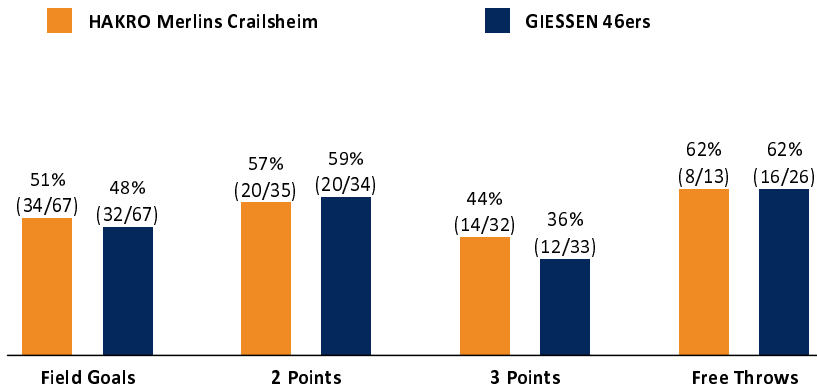

HAKRO Merlins Crailsheim 90 : 92

GIESSEN 46ers

Referee: BARTH Benjamin
Umpires: STREIT Enrico / KRÜPER Moritz
Commissioner: ESSER Norbert

Attendance: 2.813
Crailsheim, Arena Hohenlohe, MI 3 OKT 2018, 18:00, Game-ID: 22054

Scoreboard table showing Q1, Q2, Q3, Q4 scores for CRA and GIE.

CRA - HAKRO Merlins Crailsheim (Coach: IISALO Tuomas)

Main player statistics table for CRA, including columns for No., Name, Min, PTS, 2 Points, 3 Points, Field Goals, Free Throws, OR, DR, TR, AS, ST, TO, BS, SB, PF, FD, EFF, +/-.

GIE - GIESSEN 46ers (Coach: FREYER Ingo)

Main player statistics table for GIE, including columns for No., Name, Min, PTS, 2 Points, 3 Points, Field Goals, Free Throws, OR, DR, TR, AS, ST, TO, BS, SB, PF, FD, EFF, +/-.

Summary table comparing CRA and GIE on various metrics like Rebounds, Assists, Fouls, Turnovers, Steals, Points in the Paint, etc.

EASYCREDIT-BBL.DE

Alle offiziellen Statistiken der easyCredit BBL, Daten, Rekorde uvm. gibt es auf easyCredit-BBL.de! News, Stats, Tabelle und Spielplan für unterwegs: Kostenfrei für iOS und Android in der offiziellen Liga-App!

TELEKOMSPORT.DE

Keinen Korb mehr verpassen - Alle Spiele der easyCredit BBL LIVE und in HD! Erleben sie jetzt das größte Basketball-Angebot Deutschlands zuhause und mobil! www.telekom sport.de

LEGEND: Min Minutes Played, DR Defensive Rebounds, AS Assists, BS Blocked Shots, PF Fouls, +/- Plus-Minus-Rating, DNP Did Not Play, OR Offensive Rebounds, ST Steals, SB Shots Blocked, FD Fouls Drawn, * Starters, PTS Points, TR Total Rebounds, TO Turnovers, EFF Efficiency = ((PTS + TR + AS + ST + BS) - ((FGA - FGM) + (FTA - FTM) + TO))