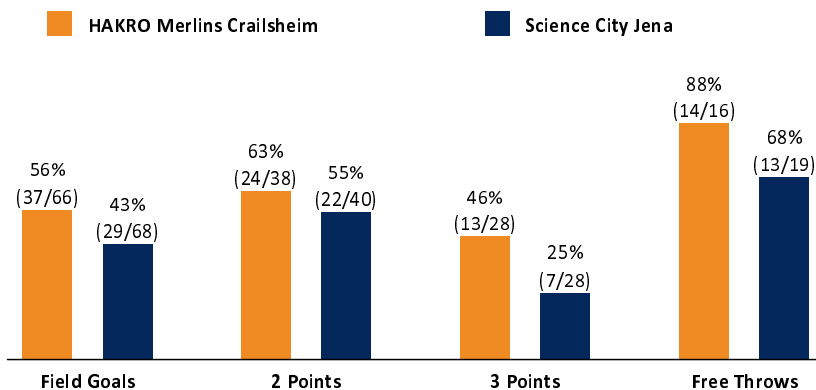

JEN - Science City Jena (Coach: HARMSEN Björn)

No.	Name	Min	PTS	2 Points	3 Points	Field Goals	Free Throws	OR	DR	TR	AS	ST	TO	BS	SB	PF	FD	EFF	+/-	
1	IROEGBU Ikenna	24:35	14	5/9 (56%)	0/4 (0%)	5/13 (38%)	4/5 (80%)		1	1	4		2			1	5	8	-13	
*3	MAZEIKA Martynas	22:46	6	3/7 (43%)	0/1 (0%)	3/8 (38%)		2		2	1		2		1	1	2	2	-20	
7	REYES-NAPOLES Ermen	11:23	8	1/1 (100%)	2/4 (50%)	3/5 (60%)			2	2	2		1					9	-1	
9	THEIS Sid-Marlon	16:59	5	1/2 (50%)	1/2 (50%)	2/4 (50%)		2	2	4						4	2	7	-17	
*10	WOLF Julius	20:51	9	2/4 (50%)	1/6 (17%)	3/10 (30%)	2/2 (100%)	2	3	5	3	1	1			2	2	10	-3	
*11	JENKINS Julius	22:39	7	1/2 (50%)	1/2 (50%)	2/4 (50%)	2/2 (100%)				1					2	3	6	-24	
*15	ALLEN Derrick	25:45	11	4/7 (57%)		4/7 (57%)	3/4 (75%)	4	2	6	1		1			1	3	13	-23	
23	McELROY Immanuel	21:27	5	2/4 (50%)	0/2 (0%)	2/6 (33%)	1/3 (33%)	2	1	3	2	3	1			1	2	6	-3	
*25	JOYCE Dru	20:36	10	2/3 (67%)	2/7 (29%)	4/10 (40%)		1	5	6	5	1		1		4		17	-15	
50	MACKELDANZ Oliver	12:59	3	1/1 (100%)		1/1 (100%)	1/3 (33%)		2	2	1					2	2	4	4	
Team / Coach									2	2					3		2			
Totals			200:00	78	22/40 (55%)	7/28 (25%)	29/68 (43%)	13/19 (68%)	13	20	33	20	5	8	1	1	21	21	84	-23

CRA	JEN
10 / 29 / 39	13 / 20 / 33
30	20
21	21
18	21
10	8
3	5
42	32
10	16
5	4
33 (79:46)	2 (0:2)
10-0 (30:16)	9-0 (79:55)
	Lead Changes: 3
	Times Tied: 1

EASYCREDIT-BBL.DE

Alle offiziellen Statistiken der easyCredit BBL, Daten, Rekorde uvm. gibt es auf easyCredit-BBL.de! News, Stats, Tabelle und Spielplan für unterwegs: Kostenfrei für iOS und Android in der offiziellen Liga-App!

TELEKOMSPORT.DE

Keinen Korb mehr verpassen - Alle Spiele der easyCredit BBL LIVE und in HD! Erleben sie jetzt das größte Basketball-Angebot Deutschlands zuhause und mobil! www.telekom sport.de

LEGEND
Min Minutes Played   DR Defensive Rebounds   AS Assists   BS Blocked Shots   PF Fouls   +/- Plus-Minus-Rating
DNP Did Not Play   OR Offensive Rebounds   ST Steals   SB Shots Blocked   FD Fouls Drawn   * Starters
PTS Points   TR Total Rebounds   TO Turnovers   EFF Efficiency = ((PTS + TR + AS + ST + BS) - ((FGA - FGM) + (FTA - FTM) + TO))