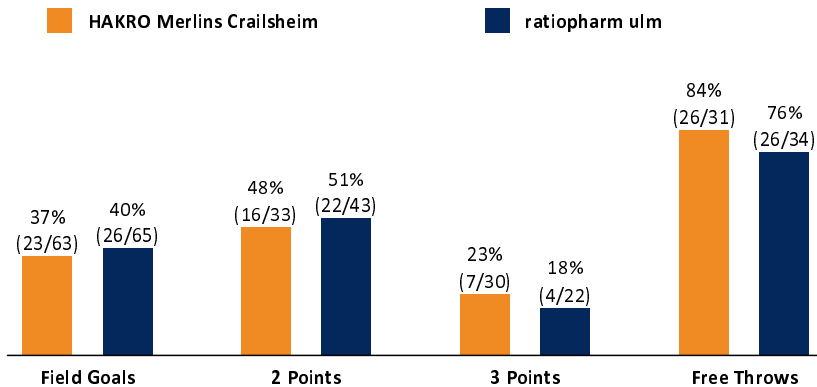

ULM - ratiopharm ulm (Coach: LEIBENATH Thorsten)

No.	Name	Min	PTS	2 Points	3 Points	Field Goals	Free Throws	OR	DR	TR	AS	ST	TO	BS	SB	PF	FD	EFF	+/-	
1	REINHARDT Katin	9:34	5	1/1 (100%)	1/2 (50%)	2/3 (67%)												4	-6	
*2	MILLER Patrick	25:47	14	5/9 (56%)	0/4 (0%)	5/13 (38%)	4/5 (80%)	2		2	3	3	1			4	5	12	15	
*3	EVANS Dwayne	27:36	20	4/9 (44%)	1/3 (33%)	5/12 (42%)	9/11 (82%)	1	5	6	4		1	1			7	21	4	
*5	GREEN Javonte	29:42	14	6/12 (50%)	0/3 (0%)	6/15 (40%)	2/2 (100%)	2	8	10		3	2			4	3	16	11	
6	GÜNTHER Per	8:28	0										1			1		-1	-6	
7	THOMPSON Ryan	15:53	3	1/1 (100%)	0/2 (0%)	1/3 (33%)	1/2 (50%)	1	2	3	2		1			2	3	4	-7	
8	AKPINAR Ismet	26:01	12	1/4 (25%)	2/6 (33%)	3/10 (30%)	4/4 (100%)	2	1	3	6		2		1	3	3	12	-5	
12	RADOSAVLJEVIC Bogdan	6:22	0					1	1	2			1			2		1	-9	
30	UGRAI Maximilian	4:39	0		0/1 (0%)	0/1 (0%)			1	1						1	1	0	-6	
*34	SCHILLING Gavin	18:56	5	1/3 (33%)		1/3 (33%)	3/4 (75%)	4	5	9	1	1	2			4	3	11	14	
42	FOTU Isaac	14:42	4	1/1 (100%)		1/1 (100%)	2/4 (50%)		2	2		1				1	2	5	-2	
*44	KRÄMER David	12:20	5	2/3 (67%)	0/1 (0%)	2/4 (50%)	1/2 (50%)	1	1	2	3	2	2			4	1	7	12	
Team / Coach								1	2	3							3			
Totals			200:00	82	22/43 (51%)	4/22 (18%)	26/65 (40%)	26/34 (76%)	15	28	43	19	10	13	1	1	26	28	95	3