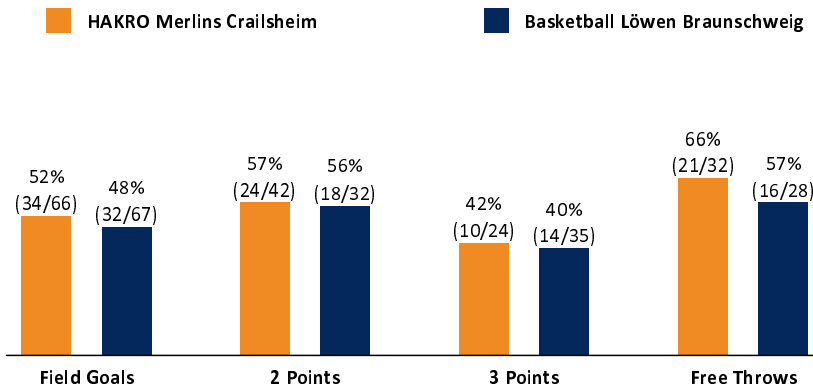

BRA - Basketball Löwen Braunschweig (Coach: MENZ Frank)

No.	Name	Min	PTS	2 Points	3 Points	Field Goals	Free Throws	OR	DR	TR	AS	ST	TO	BS	SB	PF	FD	EFF	+/-
2	NAWROCKI Dennis	1:30	0															0	-3
*4	BLAKE Brayon	23:41	10	2/3 (67%)	2/4 (50%)	4/7 (57%)			5	5	1	1	2	1		3		13	-10
6	FIGGE Luis	DNP																	
*8	LANSDOWNE DeAndre	40:06	25	6/11 (55%)	3/9 (33%)	9/20 (45%)	4/6 (67%)	1	2	3	6		5			4	4	16	-1
10	KLEPEISZ Thomas	26:55	9		3/8 (38%)	3/8 (38%)					2	1				4	1	7	2
*11	SENGFELDER Christian	28:49	10	3/4 (75%)	1/6 (17%)	4/10 (40%)	1/2 (50%)	3	5	8	1		1				1	11	1
22	KOVACEVIC Dejan	DNP																	
23	KONE Bazoumana	26:52	17	3/6 (50%)	2/3 (67%)	5/9 (56%)	5/7 (71%)	2	2	4	7	1	4			3	5	19	6
24	HINES Shaquille	31:08	10	1/1 (100%)	2/2 (100%)	3/3 (100%)	2/4 (50%)	4	7	11		1		1		3	2	21	4
*25	RAHON Joe	12:08	3	0/1 (0%)	1/2 (50%)	1/3 (33%)	0/2 (0%)		1	1	3	1			1	2	2	4	-9
*43	EATHERTON Scott	28:51	10	3/5 (60%)	0/1 (0%)	3/6 (50%)	4/7 (57%)	1	8	9	3		4		1	4	5	12	-15
44	LAGERPUSCH Lars	5:00	0	0/1 (0%)		0/1 (0%)									1	2	1	-1	0
Team / Coach								3	1	4			3						1
Totals		225:00	94	18/32 (56%)	14/35 (40%)	32/67 (48%)	16/28 (57%)	14	31	45	23	5	19	2	3	25	21	103	-5

CRA	Rebounds OR/DR/TR	BRA
6 / 27 / 33	Rebounds OR/DR/TR	14 / 31 / 45
27	Assists	23
20	Fouls	25
25	Fouls Drawn	21
11	Turnovers	19
14	Steals	5
38	Points in the Paint	30
2	Second Chance Points	16
14	Fast Break Points	6
14 (73:59)	Biggest Lead	4 (6:10)
13-0 (37:27)	Biggest Scoring Run	10-0 (37:37)
	Lead Changes:	9
	Times Tied:	10

EASYCREDIT-BBL.DE

Alle offiziellen Statistiken der easyCredit BBL, Daten, Rekorde uvm. gibt es auf easyCredit-BBL.de! News, Stats, Tabelle und Spielplan für unterwegs: Kostenfrei für iOS und Android in der offiziellen Liga-App!

MAGENTA SPORT

Keinen Korb mehr verpassen - Alle Spiele der easyCredit BBL und des MagentaSport BBL Pokals LIVE und in HD! Das größte Basketball-Angebot Deutschlands zuhause und mobil! www.MagentaSport.de

LEGEND
Min Minutes Played   DR Defensive Rebounds   AS Assists   BS Blocked Shots   PF Fouls   +/- Plus-Minus-Rating
DNP Did Not Play   OR Offensive Rebounds   ST Steals   SB Shots Blocked   FD Fouls Drawn   * Starters
PTS Points   TR Total Rebounds   TO Turnovers   EFF Efficiency = ((PTS + TR + AS + ST + BS) - ((FGA - FGM) + (FTA - FTM) + TO))