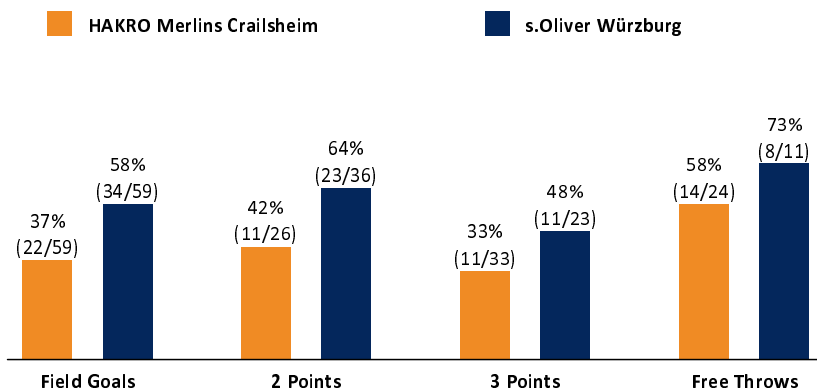

HAKRO Merlins Crailsheim 69 : 87

s.Oliver Würzburg

Referee: DR. MADINGER Christof
Umpires: STREIT Enrico / BITTNER Steve
Commissioner: DR. ESSER Norbert

Attendance: 2.253
Crailsheim, Arena Hohenlohe, SA 19 JAN 2019, 20:30, Game-ID: 22195

Scoreboard summary table showing CRA and WUE scores across quarters Q1, Q2, Q3, and Q4.

CRA - HAKRO Merlins Crailsheim (Coach: IISALO Tuomas)

Main player statistics table for CRA, including columns for No., Name, Min, PTS, 2 Points, 3 Points, Field Goals, Free Throws, and various rebound and efficiency metrics.

WUE - s.Oliver Würzburg (Coach: WUCHERER Denis)

Main player statistics table for WUE, including columns for No., Name, Min, PTS, 2 Points, 3 Points, Field Goals, Free Throws, and various rebound and efficiency metrics.

Summary table comparing CRA and WUE statistics such as Rebounds, Assists, Fouls, and Turnovers.

EASYCREDIT-BBL.DE

Alle offiziellen Statistiken der easyCredit BBL, Daten, Rekorde uvm. gibt es auf easyCredit-BBL.de! News, Stats, Tabelle und Spielplan für unterwegs: Kostenlos für iOS und Android in der offiziellen Liga-App!

MAGENTA SPORT

Keinen Korb mehr verpassen - Alle Spiele der easyCredit BBL und des MagentaSport BBL Pokals LIVE und in HD! Das größte Basketball-Angebot Deutschlands zuhause und mobil! www.MagentaSport.de

LEGEND: Min Minutes Played, DR Defensive Rebounds, AS Assists, BS Blocked Shots, PF Fouls, +/- Plus-Minus-Rating, DNP Did Not Play, OR Offensive Rebounds, ST Steals, SB Shots Blocked, FD Fouls Drawn, * Starters, PTS Points, TR Total Rebounds, TO Turnovers, EFF Efficiency = ((PTS + TR + AS + ST + BS) - ((FGA - FGM) + (FTA - FTM) + TO))