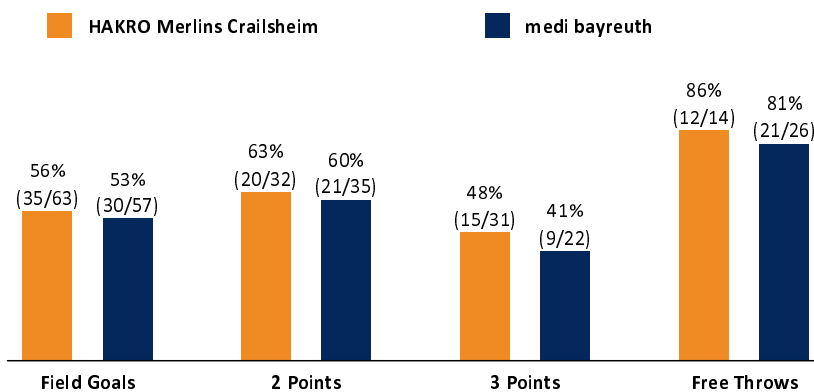

BAY - medi bayreuth (Coach: KORNER Raoul)

No.	Name	Min	PTS	2 Points	3 Points	Field Goals	Free Throws	OR	DR	TR	AS	ST	TO	BS	SB	PF	FD	EFF	+/-
*00	MIKA Eric	11:51	8	3/3 (100%)		3/3 (100%)	2/2 (100%)	1	1	2		1	1	1		5	3	11	12
*1	THOMAS Adonis	17:06	7	2/2 (100%)	1/3 (33%)	3/5 (60%)			2	2	2					2		9	-8
*3	ROBERTSON Kassius	25:18	20	1/4 (25%)	4/5 (80%)	5/9 (56%)	6/6 (100%)	3	2	5	1		3			2	3	19	-13
*7	ANDERSON Kyan	19:45	2	1/3 (33%)	0/2 (0%)	1/5 (20%)			2	2	6	1	1			2		6	-1
10	DORETH Bastian	20:15	6		2/4 (50%)	2/4 (50%)					1	1				2	1	6	-6
11	SEIFERTH Andreas	22:05	14	5/6 (83%)		5/6 (83%)	4/6 (67%)	1	2	3	1		3	1		1	4	13	-15
15	HROVAT Gregor	27:11	8	1/4 (25%)	1/4 (25%)	2/8 (25%)	3/4 (75%)		1	1	5	3	1			1	4	9	12
17	MEISNER Lukas	12:07	0	0/1 (0%)	0/1 (0%)	0/2 (0%)			3	3	2	1	1					3	9
*24	BROOKS De'Mon	28:07	17	5/8 (63%)	1/3 (33%)	6/11 (55%)	4/5 (80%)	2	3	5	1		3			4	3	14	-18
30	RAIVIO Nik	16:15	8	3/4 (75%)		3/4 (75%)	2/3 (67%)		1	1	3	1					2	11	-7
Team / Coach								2		2								2	
Totals		200:00	90	21/35 (60%)	9/22 (41%)	30/57 (53%)	21/26 (81%)	9	17	26	22	8	13	2		19	20	103	-7

CRA	BAY
11 / 20 / 31	9 / 17 / 26
28	22
21	19
19	20
14	13
8	8
30	38
16	13
6	5
7 (97:90)	11 (21:32)
8-0 (86:82)	10-0 (21:32)
Lead Changes: 3	
Times Tied: 5	

EASYCREDIT-BBL.DE

Alle offiziellen Statistiken der easyCredit BBL, Daten, Rekorde uvm. gibt es auf easyCredit-BBL.de! News, Stats, Tabelle und Spielplan für unterwegs: Kostenfrei für iOS und Android in der offiziellen Liga-App!

MAGENTA SPORT

Keinen Korb mehr verpassen - Alle Spiele der easyCredit BBL und des MagentaSport BBL Pokals LIVE und in HD! Das größte Basketball-Angebot Deutschlands zuhause und mobil! www.MagentaSport.de

LEGEND
Min Minutes Played   DR Defensive Rebounds   AS Assists   BS Blocked Shots   PF Fouls   +/- Plus-Minus-Rating
DNP Did Not Play   OR Offensive Rebounds   ST Steals   SB Shots Blocked   FD Fouls Drawn   * Starters
PTS Points   TR Total Rebounds   TO Turnovers   EFF Efficiency = ((PTS + TR + AS + ST + BS) - ((FGA - FGM) + (FTA - FTM) + TO))