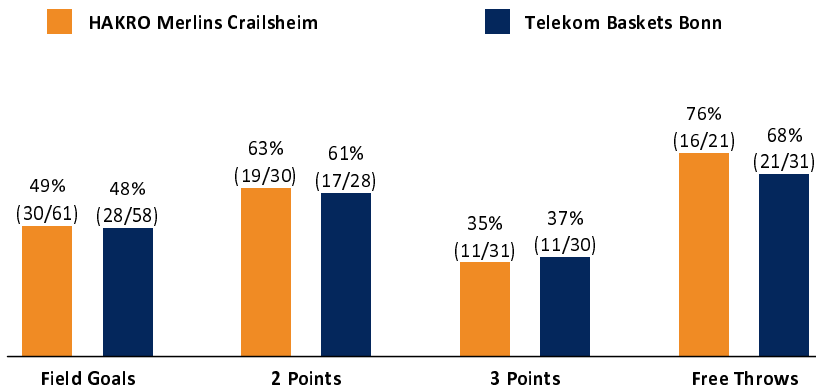

BON - Telekom Baskets Bonn (Coach: O'SHEA Chris)

No.	Name	Min	PTS	2 Points	3 Points	Field Goals	Free Throws	OR	DR	TR	AS	ST	TO	BS	SB	PF	FD	EFF	+/-
4	LINHART Nate	20:48	2	1/2 (50%)	0/4 (0%)	1/6 (17%)			4	4	2		2					1	2
5	REISCHEL Jarelle	6:41	0						1	1			1				1	0	-1
6	HANLAN Olivier	19:19	3	0/2 (0%)	0/3 (0%)	0/5 (0%)	3/4 (75%)		1	1	1					3	3	-1	-1
9	BIRCEVIC Stefan	20:06	8		2/6 (33%)	2/6 (33%)	2/2 (100%)	3	2	5	2		2			4	1	9	-3
10	JACKSON Charles	10:17	5	2/2 (100%)		2/2 (100%)	1/6 (17%)	3	3	6		1	1			1	4	6	-7
*11	DILEO Anthony	26:15	15	4/8 (50%)	2/3 (67%)	6/11 (55%)	1/1 (100%)		4	4	6	2	2			2	1	20	7
*12	BREUNIG Martin	20:38	10	3/5 (60%)		3/5 (60%)	4/5 (80%)	3	1	4			1	1		1	4	10	6
*13	POLAS BARTOLO Yorman	24:37	12	5/5 (100%)	0/1 (0%)	5/6 (83%)	2/4 (50%)		2	2	2		1			3	5	12	3
*14	MAYO Josh	28:28	17	1/1 (100%)	3/6 (50%)	4/7 (57%)	6/7 (86%)		4	4	6	1	3			3	5	21	-6
*15	WEBB III James	22:51	16	1/3 (33%)	4/7 (57%)	5/10 (50%)	2/2 (100%)	1	3	4						3	2	15	5
Team / Coach								1	3	4								4	
Totals		200:00	88	17/28 (61%)	11/30 (37%)	28/58 (48%)	21/31 (68%)	11	28	39	19	4	13		1	20	26	97	1

CRA	BON
4 / 25 / 29	11 / 28 / 39
24	Rebounds
26	Assists
20	Fouls
7	Fouls Drawn
8	Turnovers
	Steals
32	Points in the Paint
5	Second Chance Points
18	Fast Break Points
11 (44:33)	Biggest Lead
8-0 (23:14)	Biggest Scoring Run
	Lead Changes:
	Times Tied: 8

EASYCREDIT-BBL.DE

Alle offiziellen Statistiken der easyCredit BBL, Daten, Rekorde uvm. gibt es auf easyCredit-BBL.de! News, Stats, Tabelle und Spielplan für unterwegs: Kostenfrei für iOS und Android in der offiziellen Liga-App!

MAGENTA SPORT

Keinen Korb mehr verpassen - Alle Spiele der easyCredit BBL und des MagentaSport BBL Pokals LIVE und in HD! Das größte Basketball-Angebot Deutschlands zuhause und mobil! www.MagentaSport.de

LEGEND
Min Minutes Played   DR Defensive Rebounds   AS Assists   BS Blocked Shots   PF Fouls   +/- Plus-Minus-Rating
DNP Did Not Play   OR Offensive Rebounds   ST Steals   SB Shots Blocked   FD Fouls Drawn   * Starters
PTS Points   TR Total Rebounds   TO Turnovers   EFF Efficiency = ((PTS + TR + AS + ST + BS) - ((FGA - FGM) + (FTA - FTM) + TO))