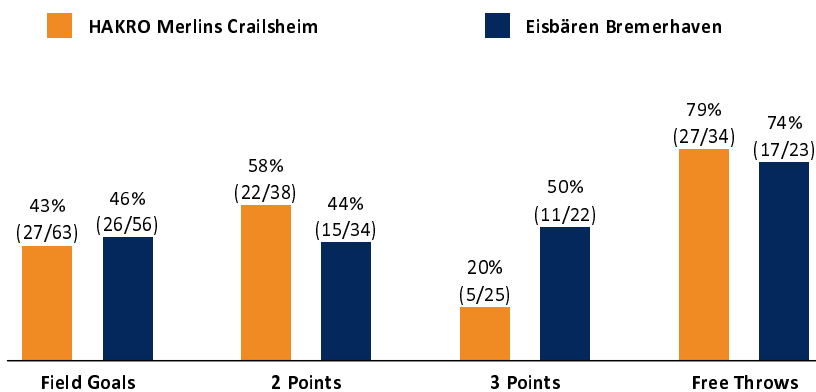

BRE - Eisbären Bremerhaven (Coach: MAI Michael)

No.	Name	Min	PTS	2 Points	3 Points	Field Goals	Free Throws	OR	DR	TR	AS	ST	TO	BS	SB	PF	FD	EFF	+/-	
*3	WARREN Chris	27:46	10	1/1 (100%)	2/3 (67%)	3/4 (75%)	2/3 (67%)		3	3	7		3			5	3	15	0	
6	CANTY Anthony	18:36	5	1/4 (25%)	1/4 (25%)	2/8 (25%)					1	3			1	2	2	3	2	
7	BREITLAUCH Adrian	12:49	8	1/1 (100%)	2/2 (100%)	3/3 (100%)		1	1	2			1			1		9	-5	
8	WIMBERG Jan Niklas	13:57	7	1/1 (100%)	1/5 (20%)	2/6 (33%)	2/2 (100%)	1	1	2	1	1				2	2	7	14	
*9	BLECK Fabian	24:07	14	3/5 (60%)	2/2 (100%)	5/7 (71%)	2/5 (40%)	1	1	2	2		1	1		5	4	13	-2	
15	MOTEN Darius	15:53	4	0/1 (0%)	1/2 (50%)	1/3 (33%)	1/2 (50%)		2	2	3						3	6	-4	
*31	TURNER Elston	25:16	8	1/5 (20%)	2/4 (50%)	3/9 (33%)		1	1	2	2	1	1			4	1	6	-22	
*33	SUMMERS Durrell	22:00	10	3/8 (38%)		3/8 (38%)	4/5 (80%)		2	2	1	2				3	2	9	-9	
34	BENSON Keith	19:10	8	3/6 (50%)		3/6 (50%)	2/2 (100%)		3	3		1	3			3	1	6	0	
*77	JACKSON Darnell	20:26	6	1/2 (50%)		1/2 (50%)	4/4 (100%)		4	4	2		2			3	3	9	-4	
Team / Coach								4	1	5							5			
Totals			200:00	80	15/34 (44%)	11/22 (50%)	26/56 (46%)	17/23 (74%)	8	19	27	19	8	11	1	1	28	21	88	-6

CRA	BRE
19 / 23 / 42	8 / 19 / 27
20	Rebounds
21	OR/DR/TR
28	Assists
11	Fouls
8	Fouls Drawn
32	Turnovers
18	Steals
8	Points in the Paint
6 (59:53)	Second Chance Points
11-0 (59:53)	Fast Break Points
	Biggest Lead
	Biggest Scoring Run
	Lead Changes: 11
	Times Tied: 6

EASYCREDIT-BBL.DE

Alle offiziellen Statistiken der easyCredit BBL, Daten, Rekorde uvm. gibt es auf easyCredit-BBL.de! News, Stats, Tabelle und Spielplan für unterwegs: Kostenfrei für iOS und Android in der offiziellen Liga-App!

MAGENTA SPORT

Keinen Korb mehr verpassen - Alle Spiele der easyCredit BBL und des MagentaSport BBL Pokals LIVE und in HD! Das größte Basketball-Angebot Deutschlands zuhause und mobil! www.MagentaSport.de

LEGEND
Min Minutes Played   DR Defensive Rebounds   AS Assists   BS Blocked Shots   PF Fouls   +/- Plus-Minus-Rating
DNP Did Not Play   OR Offensive Rebounds   ST Steals   SB Shots Blocked   FD Fouls Drawn   * Starters
PTS Points   TR Total Rebounds   TO Turnovers   EFF Efficiency = ((PTS + TR + AS + ST + BS) - ((FGA - FGM) + (FTA - FTM) + TO))