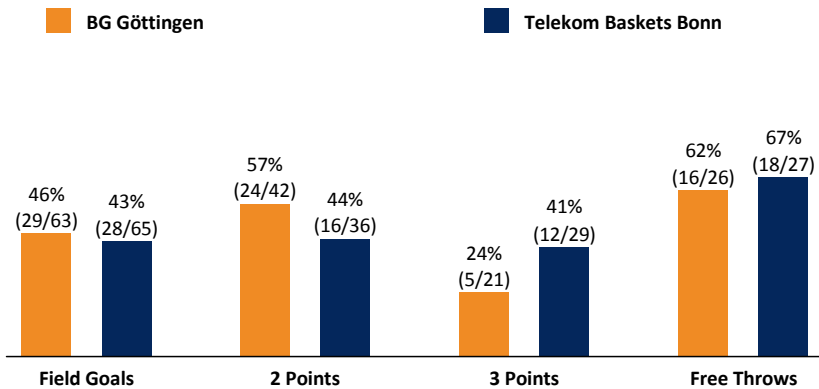

BG Göttingen

79 : 86

Telekom Baskets Bonn

Referee: KOVACEVIC Nesa
Umpires: KATTUR Radeesh / SIROWI Dennis
Commissioner: GINTSCHEL Winfried

Attendance: 3.067
Göttingen, Sparkassen-Arena / LOKHALLE, SO 30 SEP 2018, 18:00, Game-ID: 22053

Scoreboard table showing Q1, Q2, Q3, Q4 scores for GOT and BON.

GOT - BG Göttingen (Coach: ROJAKKERS Johan)

Main player statistics table for GOT, including columns for No., Name, Min, PTS, 2 Points, 3 Points, Field Goals, Free Throws, OR, DR, TR, AS, ST, TO, BS, SB, PF, FD, EFF, +/-.

BON - Telekom Baskets Bonn (Coach: KRUNIC Predrag)

Main player statistics table for BON, including columns for No., Name, Min, PTS, 2 Points, 3 Points, Field Goals, Free Throws, OR, DR, TR, AS, ST, TO, BS, SB, PF, FD, EFF, +/-.

Summary statistics table comparing GOT and BON on metrics like Rebounds, Assists, Fouls, Turnovers, Steals, Points in the Paint, etc.

EASYCREDIT-BBL.DE

Alle offiziellen Statistiken der easyCredit BBL, Daten, Rekorde uvm. gibt es auf easyCredit-BBL.de! News, Stats, Tabelle und Spielplan für unterwegs: Kostenfrei für iOS und Android in der offiziellen Liga-App!

TELEKOMSPORT.DE

Keinen Korb mehr verpassen - Alle Spiele der easyCredit BBL LIVE und in HD! Erleben sie jetzt das größte Basketball-Angebot Deutschlands zuhause und mobil! www.telekom sport.de

LEGEND: Min Minutes Played, DR Defensive Rebounds, AS Assists, BS Blocked Shots, PF Fouls, +/- Plus-Minus-Rating, DNP Did Not Play, OR Offensive Rebounds, ST Steals, SB Shots Blocked, FD Fouls Drawn, * Starters, PTS Points, TR Total Rebounds, TO Turnovers, EFF Efficiency = ((PTS + TR + AS + ST + BS) - ((FGA - FGM) + (FTA - FTM) + TO))