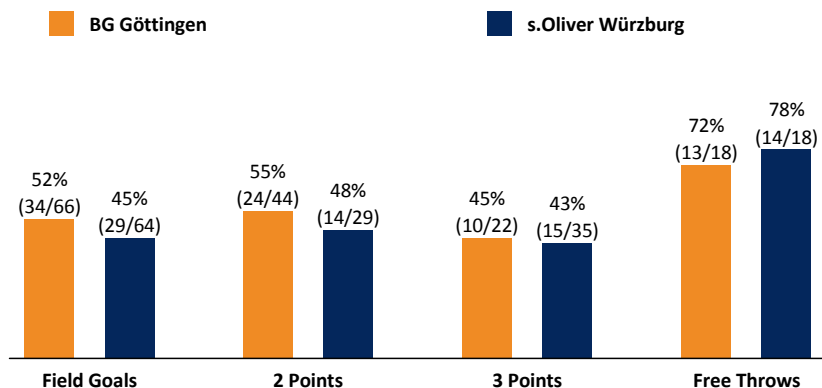

BG Göttingen

91 : 87

s.Oliver Würzburg

Referee: MATIP Martin
Umpires: STREIT Enrico / GUTTING Michael
Commissioner: EICHHORN Christian

Attendance: 3.058
Göttingen, Sparkassen-Arena / LOKHALLE, SO 14 OKT 2018, 15:00, Game-ID: 22068

Scoreboard table showing Q1, Q2, Q3, Q4 scores for GOT and WUE.

GOT - BG Göttingen (Coach: ROIJAKKERS Johan)

Main player statistics table for GOT - BG Göttingen with columns for No., Name, Min, PTS, 2 Points, 3 Points, Field Goals, Free Throws, OR, DR, TR, AS, ST, TO, BS, SB, PF, FD, EFF, +/-.

WUE - s.Oliver Würzburg (Coach: WUCHERER Denis)

Main player statistics table for WUE - s.Oliver Würzburg with columns for No., Name, Min, PTS, 2 Points, 3 Points, Field Goals, Free Throws, OR, DR, TR, AS, ST, TO, BS, SB, PF, FD, EFF, +/-.

Summary statistics table comparing GOT and WUE across various categories like Rebounds, Assists, Fouls, etc.

EASycREDIT-BBL.DE

Alle offiziellen Statistiken der easycCredit BBL, Daten, Rekorde uvm. gibt es auf easycCredit-BBL.de! News, Stats, Tabelle und Spielplan für unterwegs: Kostenfrei für iOS und Android in der offiziellen Liga-App!

TELEKOMSPORT.DE

Keinen Korb mehr verpassen - Alle Spiele der easycCredit BBL LIVE und in HD! Erleben sie jetzt das größte Basketball-Angebot Deutschlands zuhause und mobil! www.telekom sport.de

LEGEND: Min Minutes Played, DR Defensive Rebounds, AS Assists, BS Blocked Shots, PF Fouls, +/- Plus-Minus-Rating, DNP Did Not Play, OR Offensive Rebounds, ST Steals, SB Shots Blocked, FD Fouls Drawn, * Starters, PTS Points, TR Total Rebounds, TO Turnovers, EFF Efficiency = ((PTS + TR + AS + ST + BS) - ((FGA - FGM) + (FTA - FTM) + TO))