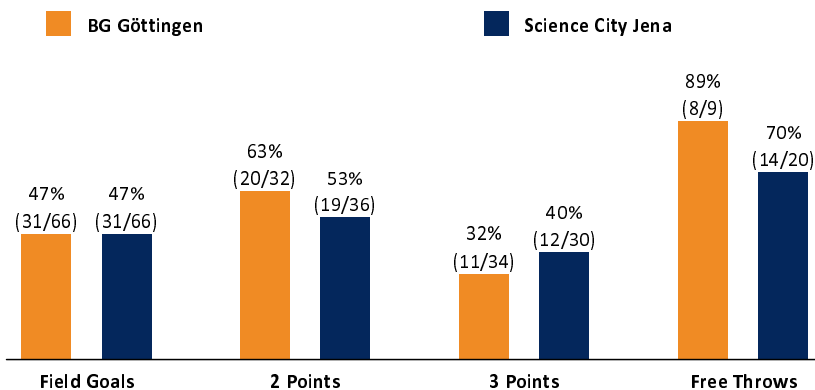

BG Göttingen

81 : 88

Science City Jena

Referee: LOTTERMOSER Robert
Umpires: GUTTING Michael / KATTUR Radeesh
Commissioner: JANZEN Sascha

Attendance: 3.398
Göttingen, Sparkassen-Arena, SA 10 NOV 2018, 18:00, Game-ID: 22101

Scoreboard table showing Q1, Q2, Q3, Q4 scores for GOT and JEN.

GOT - BG Göttingen (Coach: ROIJAKKERS Johan)

Main player statistics table for GOT, including columns for No., Name, Min, PTS, 2 Points, 3 Points, Field Goals, Free Throws, and various rebound and steal metrics.

JEN - Science City Jena (Coach: HARMSEN Björn)

Main player statistics table for JEN, including columns for No., Name, Min, PTS, 2 Points, 3 Points, Field Goals, Free Throws, and various rebound and steal metrics.

Summary statistics table comparing GOT and JEN across categories like Rebounds, Assists, Fouls, Turnovers, Steals, Points in the Paint, etc.

EASYCREDIT-BBL.DE

Alle offiziellen Statistiken der easycCredit BBL, Daten, Rekorde uvm. gibt es auf easycCredit-BBL.de! News, Stats, Tabelle und Spielplan für unterwegs: Kostenlos für iOS und Android in der offiziellen Liga-App!

TELEKOMSPORT.DE

Keinen Korb mehr verpassen - Alle Spiele der easycCredit BBL LIVE und in HD! Erleben sie jetzt das größte Basketball-Angebot Deutschlands zuhause und mobil! www.telekomspor.de

LEGEND
Min Minutes Played, DR Defensive Rebounds, AS Assists, BS Blocked Shots, PF Fouls, +/- Plus-Minus-Rating
DNP Did Not Play, OR Offensive Rebounds, ST Steals, SB Shots Blocked, FD Fouls Drawn, * Starters
PTS Points, TR Total Rebounds, TO Turnovers, EFF Efficiency = ((PTS + TR + AS + ST + BS) - ((FGA - FGM) + (FTA - FTM) + TO))