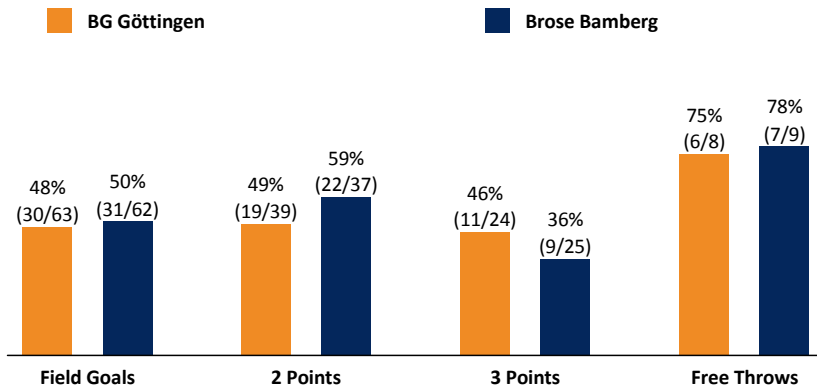

BG Göttingen

77 : 78

Brose Bamberg

Referee: BARTH Benjamin
Umpires: BITTNER Steve / SIROVI Dennis
Commissioner: ESSER Norbert

Attendance: 3.298
Göttingen, Sparkassen-Arena, MI 26 DEZ 2018, 15:00, Game-ID: 22145

Scoreboard table showing Q1, Q2, Q3, Q4 scores for GOT and BAM.

GOT - BG Göttingen (Coach: ROIJAKKERS Johan)

Main player statistics table for GOT - BG Göttingen with columns for No., Name, Min, PTS, 2 Points, 3 Points, Field Goals, Free Throws, OR, DR, TR, AS, ST, TO, BS, SB, PF, FD, EFF, +/-.

Summary table comparing GOT and BAM on various metrics like Rebounds, Assists, Fouls, Turnovers, Steals, Points in the Paint, Second Chance Points, Fast Break Points, Biggest Lead, Biggest Scoring Run, Lead Changes, and Times Tied.