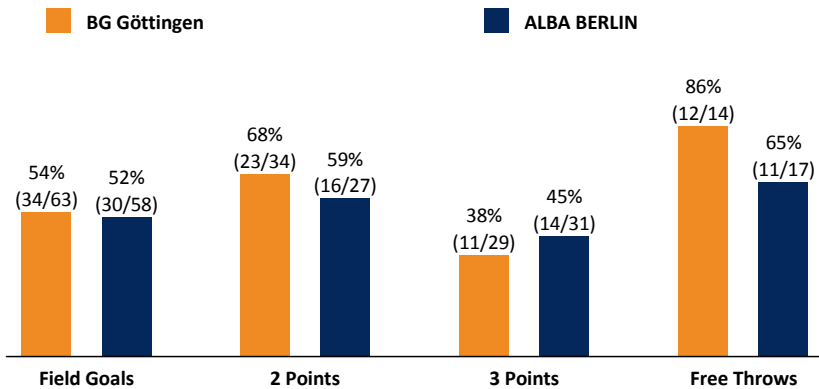

BG Göttingen

91 : 85

ALBA BERLIN

Referee: MATIP Martin
Umpires: MADINGER Christof / GROLL Julian
Commissioner: MOCZULSKI Darius

Attendance: 3.447
Göttingen, Sparkassen-Arena, SA 26 JAN 2019, 18:00, Game-ID: 22201

Scoreboard table showing Q1, Q2, Q3, Q4 scores for GOT and BER.

GOT - BG Göttingen (Coach: ROIJAKKERS Johan)

Main player statistics table for GOT - BG Göttingen including columns for No., Name, Min, PTS, 2 Points, 3 Points, Field Goals, Free Throws, OR, DR, TR, AS, ST, TO, BS, SB, PF, FD, EFF, +/-.

BER - ALBA BERLIN (Coach: GARCIA RENESES Alejandro)

Main player statistics table for BER - ALBA BERLIN including columns for No., Name, Min, PTS, 2 Points, 3 Points, Field Goals, Free Throws, OR, DR, TR, AS, ST, TO, BS, SB, PF, FD, EFF, +/-.

Summary statistics table comparing GOT and BER across various categories like Rebounds, Assists, Fouls, etc.

EASYCREDIT-BBL.DE

Alle offiziellen Statistiken der easyCredit BBL, Daten, Rekorde uvm. gibt es auf easyCredit-BBL.de! News, Stats, Tabelle und Spielplan für unterwegs: Kostenlos für iOS und Android in der offiziellen Liga-App!

MAGENTA SPORT

Keinen Korb mehr verpassen - Alle Spiele der easyCredit BBL und des MagentaSport BBL Pokals LIVE und in HD! Das größte Basketball-Angebot Deutschlands zuhause und mobil! www.MagentaSport.de

LEGEND
Min Minutes Played
DNP Did Not Play
PTS Points
DR Defensive Rebounds
OR Offensive Rebounds
TR Total Rebounds
AS Assists
ST Steals
TO Turnovers
BS Blocked Shots
SB Shots Blocked
EFF Efficiency = ((PTS + TR + AS + ST + BS) - ((FGA - FGM) + (FTA - FTM) + TO))
PF Fouls
FD Fouls Drawn
+/- Plus-Minus-Rating
* Starters