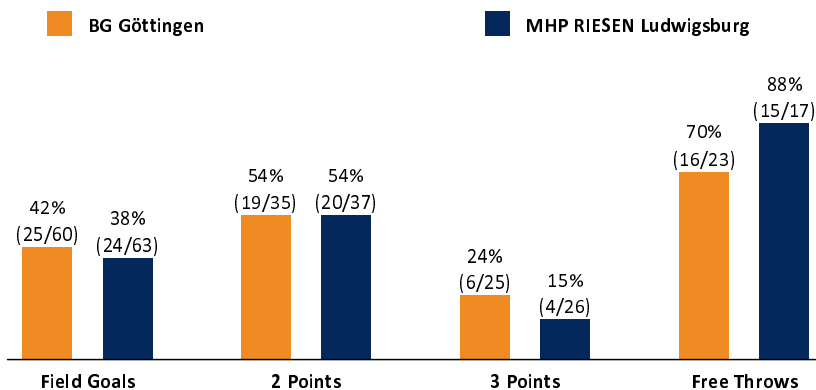

BG Göttingen

72 : 67

MHP RIESEN Ludwigsburg

Referee: HACK Johannes
Umpires: KATTUR Radeesh / BITTNER Steve
Commissioner: EICHHORN Christian

Attendance: 2.168
Göttingen, Sparkassen-Arena, SA 6 OKT 2018, 18:00, Game-ID: 22352

Scoreboard table showing Q1, Q2, Q3, Q4 scores for GOT and LUD.

GOT - BG Göttingen (Coach: ROIJAKKERS Johan)

Main player statistics table for GOT, including columns for No., Name, Min, PTS, 2 Points, 3 Points, Field Goals, Free Throws, and various rebound/assist metrics.

LUD - MHP RIESEN Ludwigsburg (Coach: PATRICK John)

Main player statistics table for LUD, including columns for No., Name, Min, PTS, 2 Points, 3 Points, Field Goals, Free Throws, and various rebound/assist metrics.

Summary table comparing GOT and LUD on various team statistics like Rebounds, Assists, Fouls, Turnovers, Steals, Points in the Paint, etc.

EASYCREDIT-BBL.DE

Alle offiziellen Statistiken der easyCredit BBL, Daten, Rekorde uvm. gibt es auf easyCredit-BBL.de! News, Stats, Tabelle und Spielplan für unterwegs: Kostenfrei für iOS und Android in der offiziellen Liga-App!

TELEKOMSPORT.DE

Keinen Korb mehr verpassen - Alle Spiele der easyCredit BBL LIVE und in HD! Erleben sie jetzt das größte Basketball-Angebot Deutschlands zuhause und mobil! www.telekom sport.de

LEGEND: Min Minutes Played, DR Defensive Rebounds, AS Assists, BS Blocked Shots, PF Fouls, +/- Plus-Minus-Rating, DNP Did Not Play, OR Offensive Rebounds, ST Steals, SB Shots Blocked, FD Fouls Drawn, * Starters, PTS Points, TR Total Rebounds, TO Turnovers, EFF Efficiency = ((PTS + TR + AS + ST + BS) - ((FGA - FGM) + (FTA - FTM) + TO))