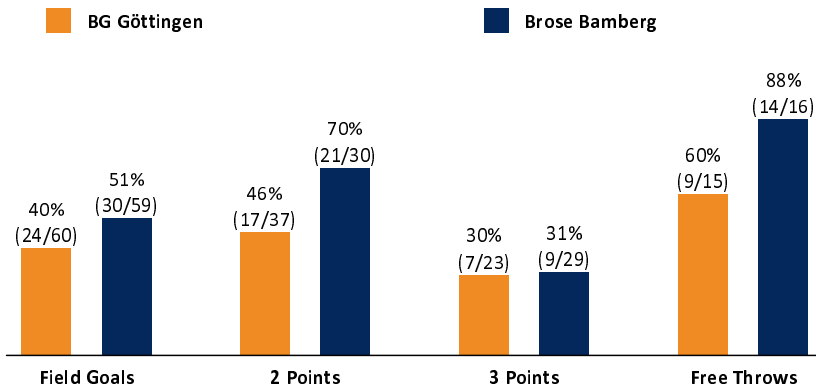

BG Göttingen

64 : 83

Brose Bamberg

Referee: MATIP Martin
Umpires: PANTHER Anne / STRAUBE Carsten
Commissioner: HOLSTEN Ingo

Göttingen, Sparkassen-Arena, SA 22 DEZ 2018, 20:30, Game-ID: 22361

Scoreboard table showing Q1, Q2, Q3, Q4 scores for GOT and BAM.

GOT - BG Göttingen (Coach: ROIJAKKERS Johan)

Main player statistics table for GOT, including columns for No., Name, Min, PTS, 2 Points, 3 Points, Field Goals, Free Throws, and various rebound/assist metrics.

BAM - Brose Bamberg (Coach: BAGATSKIS Ainars)

Main player statistics table for BAM, including columns for No., Name, Min, PTS, 2 Points, 3 Points, Field Goals, Free Throws, and various rebound/assist metrics.

Summary table comparing GOT and BAM across various categories like Rebounds, Assists, Fouls, Turnovers, Steals, Points in the Paint, etc.

EASycREDIT-BBL.DE

Alle offiziellen Statistiken der easycrredit BBL, Daten, Rekorde uvm. gibt es auf easycrredit-BBL.de! News, Stats, Tabelle und Spielplan für unterwegs: Kostenfrei für iOS und Android in der offiziellen Liga-App!

TELEKOMSPORT.DE

Keinen Korb mehr verpassen - Alle Spiele der easycrredit BBL LIVE und in HD! Erleben sie jetzt das größte Basketball-Angebot Deutschlands zuhause und mobil! www.telekom sport.de

LEGEND: Min Minutes Played, DR Defensive Rebounds, AS Assists, BS Blocked Shots, PF Fouls, +/- Plus-Minus-Rating, DNP Did Not Play, OR Offensive Rebounds, ST Steals, SB Shots Blocked, FD Fouls Drawn, * Starters, PTS Points, TR Total Rebounds, TO Turnovers, EFF Efficiency = ((PTS + TR + AS + ST + BS) - ((FGA - FGM) + (FTA - FTM) + TO))