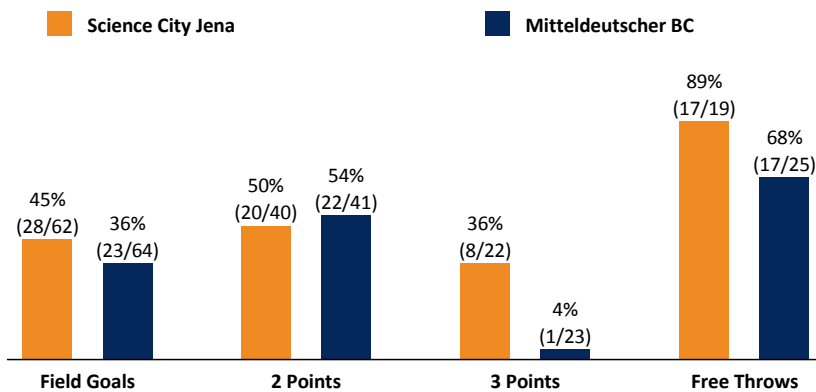

MBC - Mitteldeutscher BC (Coach: SCEPANOVIC Aleksandar)

No.	Name	Min	PTS	2 Points	3 Points	Field Goals	Free Throws	OR	DR	TR	AS	ST	TO	BS	SB	PF	FD	EFF	+/-	
*0	MOORE Lee	35:31	18	6/11 (55%)	0/4 (0%)	6/15 (40%)	6/11 (55%)	3	4	7	1	2	3			2	9	11	-11	
*2	FARR James	14:11	5	1/4 (25%)	0/2 (0%)	1/6 (17%)	3/4 (75%)		3	3			1			3	2	1	-3	
4	STANKEVICIUS Eimantas	6:09	0	0/1 (0%)	0/2 (0%)	0/3 (0%)										1	1	-3	-4	
6	BREMBLY David	16:48	5	1/4 (25%)	1/4 (25%)	2/8 (25%)			1	1			1		1	2		-1	-8	
7	KERUSCH Sergio	22:13	9	3/6 (50%)	0/2 (0%)	3/8 (38%)	3/4 (75%)	5	2	7	1		1			2	4	10	-17	
8	VIGLIANISI Kenneth	3:55	0		0/1 (0%)	0/1 (0%)										1	1	-1	2	
10	ZYLKA Ferdinand	0:54	0		0/1 (0%)	0/1 (0%)							1			1		-2	-5	
*12	RELEFORD Trevor	32:34	14	5/7 (71%)	0/4 (0%)	5/11 (45%)	4/4 (100%)		3	3	3	2	4	1		2	5	13	-12	
*21	PETER-McNEILLY Adika	24:09	7	3/4 (75%)	0/3 (0%)	3/7 (43%)	1/2 (50%)	1	3	4		3	2			1	3	7	-13	
*30	BRASE Hans	20:18	0						4	4				2			2	6	-2	
40	PECHACEK Adam	4:46	0															0	2	
44	TURUDIC Benedikt	18:32	6	3/4 (75%)		3/4 (75%)		4	4	8	2		1			3		14	-14	
Team / Coach								3	2	5							5			
Totals			200:00	64	22/41 (54%)	1/23 (4%)	23/64 (36%)	17/25 (68%)	16	26	42	7	7	14	3	1	18	27	60	-17

JEN	MBC
10 / 26 / 36	16 / 26 / 42
15	7
27	18
18	27
11	14
6	7
38	42
6	15
13	19
21 (76:55)	5 (13:18)
9-0 (29:22)	7-0 (4:8)
	Lead Changes: 2
	Times Tied: 3

EASYCREDIT-BBL.DE

Alle offiziellen Statistiken der easyCredit BBL, Daten, Rekorde uvm. gibt es auf easyCredit-BBL.de! News, Stats, Tabelle und Spielplan für unterwegs: Kostenfrei für iOS und Android in der offiziellen Liga-App!

TELEKOMSPORT.DE

Keinen Korb mehr verpassen - Alle Spiele der easyCredit BBL LIVE und in HD! Erleben sie jetzt das größte Basketball-Angebot Deutschlands zuhause und mobil! www.telekom sport.de

LEGEND
Min Minutes Played   DR Defensive Rebounds   AS Assists   BS Blocked Shots   PF Fouls   +/- Plus-Minus-Rating
DNP Did Not Play   OR Offensive Rebounds   ST Steals   SB Shots Blocked   FD Fouls Drawn   * Starters
PTS Points   TR Total Rebounds   TO Turnovers   EFF Efficiency = ((PTS + TR + AS + ST + BS) - ((FGA - FGM) + (FTA - FTM) + TO))