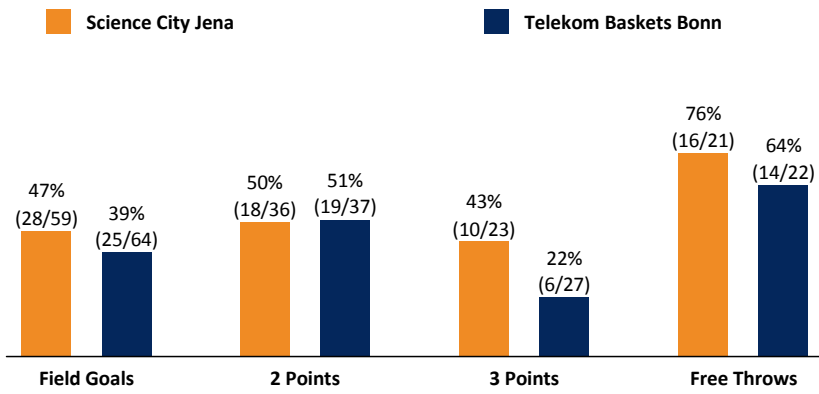

BON - Telekom Baskets Bonn (Coach: KRUNIC Predrag)

No.	Name	Min	PTS	2 Points	3 Points	Field Goals	Free Throws	OR	DR	TR	AS	ST	TO	BS	SB	PF	FD	EFF	+/-	
4	GIBSON Shane	11:34	5	1/1 (100%)	1/2 (50%)	2/3 (67%)											1	4	-15	
5	REISCHEL Jarelle	6:52	0					1		1						3		1	-7	
7	SUBOTIC Bojan	25:35	4	0/1 (0%)	0/1 (0%)	0/2 (0%)	4/6 (67%)	2	5	7		1				5	5	8	-17	
*8	JAMES Ra'Shad	33:47	15	6/11 (55%)	0/4 (0%)	6/15 (40%)	3/6 (50%)	1	2	3	3	1	2			3	3	8	-4	
*10	JACKSON Charles	30:17	12	6/13 (46%)		6/13 (46%)		7	6	13		3	1	1		2	3	21	3	
11	DILEO Anthony	18:58	8	2/3 (67%)	1/7 (14%)	3/10 (30%)	1/2 (50%)		1	1	2	1	1			3	1	3	-15	
*13	POLAS BARTOLO Yorman	18:10	8	3/6 (50%)		3/6 (50%)	2/3 (67%)	1		1	5	1				2	3	11	8	
*14	MAYO Josh	32:03	15	1/2 (50%)	3/8 (38%)	4/10 (40%)	4/5 (80%)		3	3	1	1	2		1	3	6	11	-3	
*15	WEBB III James	20:55	3		1/4 (25%)	1/4 (25%)			6	6			2	2		1	3	6	-11	
16	JASINSKI Julian	1:49	0		0/1 (0%)	0/1 (0%)												-1	1	
Team / Coach								2	1	3				1		3				
Totals			200:00	70	19/37 (51%)	6/27 (22%)	25/64 (39%)	14/22 (64%)	14	24	38	11	8	8	3	1	23	25	75	-12

JEN	BON
10 / 28 / 38	14 / 24 / 38
19	11
26	23
21	25
12	8
4	8
34	32
13	13
5	17
14 (37:23)	2 (0:2)
9-0 (37:23)	9-0 (42:37)
	Lead Changes: 7
	Times Tied: 5

EASYCREDIT-BBL.DE

Alle offiziellen Statistiken der easyCredit BBL, Daten, Rekorde uvm. gibt es auf easyCredit-BBL.de! News, Stats, Tabelle und Spielplan für unterwegs: Kostenfrei für iOS und Android in der offiziellen Liga-App!

TELEKOMSPORT.DE

Keinen Korb mehr verpassen - Alle Spiele der easyCredit BBL LIVE und in HD! Erleben sie jetzt das größte Basketball-Angebot Deutschlands zuhause und mobil! www.telekom sport.de

LEGEND
Min Minutes Played   DR Defensive Rebounds   AS Assists   BS Blocked Shots   PF Fouls   +/- Plus-Minus-Rating
DNP Did Not Play   OR Offensive Rebounds   ST Steals   SB Shots Blocked   FD Fouls Drawn   * Starters
PTS Points   TR Total Rebounds   TO Turnovers   EFF Efficiency = ((PTS + TR + AS + ST + BS) - ((FGA - FGM) + (FTA - FTM) + TO))