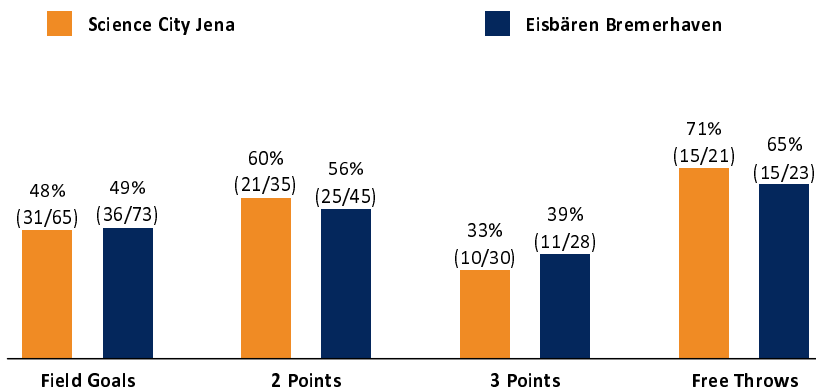

BRE - Eisbären Bremerhaven (Coach: WOLTMANN Arne)

No.	Name	Min	PTS	2 Points	3 Points	Field Goals	Free Throws	OR	DR	TR	AS	ST	TO	BS	SB	PF	FD	EFF	+/-	
*3	WARREN Chris	37:55	14	6/14 (43%)	0/5 (0%)	6/19 (32%)	2/2 (100%)		2	2	9	2			1	4	3	14	14	
6	CANTY Anthony	7:05	0						1	1			2				1	-1	-3	
7	BREITLAUCH Adrian	16:27	5	1/1 (100%)	1/1 (100%)	2/2 (100%)	0/1 (0%)		2	2			1			4	3	5	7	
*8	WIMBERG Jan Niklas	36:25	9	2/4 (50%)	1/2 (50%)	3/6 (50%)	2/2 (100%)	2	4	6	2	1	1	2		1	2	16	16	
9	BLECK Fabian	DNP																		
*31	TURNER Elston	39:25	14	2/6 (33%)	3/5 (60%)	5/11 (45%)	1/1 (100%)		3	3	6		1			2		16	6	
*34	BENSON Keith	26:16	16	6/9 (67%)		6/9 (67%)	4/6 (67%)	4	4	8		2	2			4	6	19	-3	
44	BUHL Malte	DNP																		
*55	BRANGERS Jordan	36:28	29	4/6 (67%)	6/14 (43%)	10/20 (50%)	3/4 (75%)		2	2	3	2	1	1		2	5	25	9	
77	JACKSON Darnell	24:59	11	4/5 (80%)	0/1 (0%)	4/6 (67%)	3/7 (43%)		5	5	1	2	1	1		1	4	13	9	
Team / Coach								2	3	5							5			
Totals			225:00	98	25/45 (56%)	11/28 (39%)	36/73 (49%)	15/23 (65%)	8	26	34	21	9	9	4	1	18	24	112	11

JEN	BRE
10 / 33 / 43	8 / 26 / 34
22	Assists
25	Fouls
18	Fouls Drawn
17	Turnovers
5	Steals
36	Points in the Paint
10	Second Chance Points
10	Fast Break Points
9 (54:45)	Biggest Lead
9-0 (54:45)	Biggest Scoring Run
	Lead Changes: 14
	Times Tied: 8

EASYS-CREDIT-BBL.DE

Alle offiziellen Statistiken der easyCredit BBL, Daten, Rekorde uvm. gibt es auf easyCredit-BBL.de! News, Stats, Tabelle und Spielplan für unterwegs: Kostenfrei für iOS und Android in der offiziellen Liga-App!

TELEKOMSPORT.DE

Keinen Korb mehr verpassen - Alle Spiele der easyCredit BBL LIVE und in HD! Erleben sie jetzt das größte Basketball-Angebot Deutschlands zuhause und mobil! www.telekom-sport.de

LEGEND
Min Minutes Played   DR Defensive Rebounds   AS Assists   BS Blocked Shots   PF Fouls   +/- Plus-Minus-Rating
DNP Did Not Play   OR Offensive Rebounds   ST Steals   SB Shots Blocked   FD Fouls Drawn   * Starters
PTS Points   TR Total Rebounds   TO Turnovers   EFF Efficiency = ((PTS + TR + AS + ST + BS) - ((FGA - FGM) + (FTA - FTM) + TO))