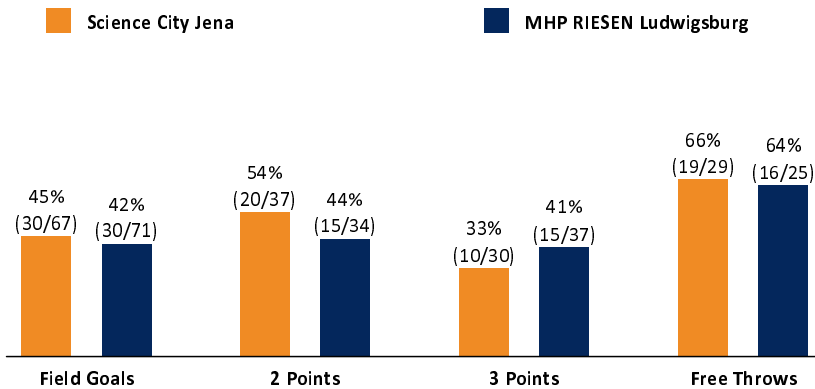

LUD - MHP RIESEN Ludwigsburg (Coach: PATRICK John)

No.	Name	Min	PTS	2 Points	3 Points	Field Goals	Free Throws	OR	DR	TR	AS	ST	TO	BS	SB	PF	FD	EFF	+/-	
*1	CRAWFORD Jordon	43:23	9	1/4 (25%)	2/5 (40%)	3/9 (33%)	1/2 (50%)	1	3	4	8	2	6		1	4	3	10	7	
2	BEST Aaron	27:37	12	2/2 (100%)	1/2 (50%)	3/4 (75%)	5/5 (100%)	1	4	5	1		1			3	4	16	8	
4	McCRAV David	12:08	6	0/1 (0%)	2/3 (67%)	2/4 (50%)		1	1	2	3	1				1		10	19	
*5	KLASSEN Owen	12:39	2	1/2 (50%)	0/1 (0%)	1/3 (33%)		1	5	6			3			2	2	3	-10	
13	CHAPMAN Clint	6:18	3	0/2 (0%)	1/3 (33%)	1/5 (20%)										1	1	-1	-2	
14	EMANGA NOUPOUE Quirin	2:45	0									1	1			1		0	-5	
*19	WALESKOWSKI Adam	33:37	13	3/8 (38%)	2/5 (40%)	5/13 (38%)	1/4 (25%)	3	6	9	4	2	1	1		4	3	17	12	
*20	JONES Lamont	34:59	16	4/9 (44%)	1/6 (17%)	5/15 (33%)	5/8 (63%)	2	2	4	5	4				2	7	16	-10	
*27	VON FINTEL Christian	14:08	6		2/3 (67%)	2/3 (67%)			1	1			1			2		5	-13	
30	MARTIN Kelan	37:26	24	4/6 (67%)	4/9 (44%)	8/15 (53%)	4/6 (67%)		5	5	3	2	1			4	4	24	4	
Team / Coach								2	1	3					1		3			
Totals			225:00	91	15/34 (44%)	15/37 (41%)	30/71 (42%)	16/25 (64%)	11	28	39	24	12	14	1	1	25	24	103	2

JEN	LUD
13 / 32 / 45	11 / 28 / 39
23	Rebounds OR/DR/TR
24	Assists
24	Fouls
18	Fouls Drawn
9	Turnovers
32	Steals
17	Points in the Paint
5	Second Chance Points
16 (78:62)	Fast Break Points
11-0 (35:24)	Biggest Lead
	Biggest Scoring Run
	Lead Changes: 9
	Times Tied: 4

EASYCREDIT-BBL.DE

Alle offiziellen Statistiken der easyCredit BBL, Daten, Rekorde uvm. gibt es auf easycCredit-BBL.de! News, Stats, Tabelle und Spielplan für unterwegs: Kostenfrei für iOS und Android in der offiziellen Liga-App!

TELEKOMSPORT.DE

Keinen Korb mehr verpassen - Alle Spiele der easyCredit BBL LIVE und in HD! Erleben sie jetzt das größte Basketball-Angebot Deutschlands zuhause und mobil! www.telekomSport.de

LEGEND
Min Minutes Played   DR Defensive Rebounds   AS Assists   BS Blocked Shots   PF Fouls   +/- Plus-Minus-Rating
DNP Did Not Play   OR Offensive Rebounds   ST Steals   SB Shots Blocked   FD Fouls Drawn   * Starters
PTS Points   TR Total Rebounds   TO Turnovers   EFF Efficiency = ((PTS + TR + AS + ST + BS) - ((FGA - FGM) + (FTA - FTM) + TO))