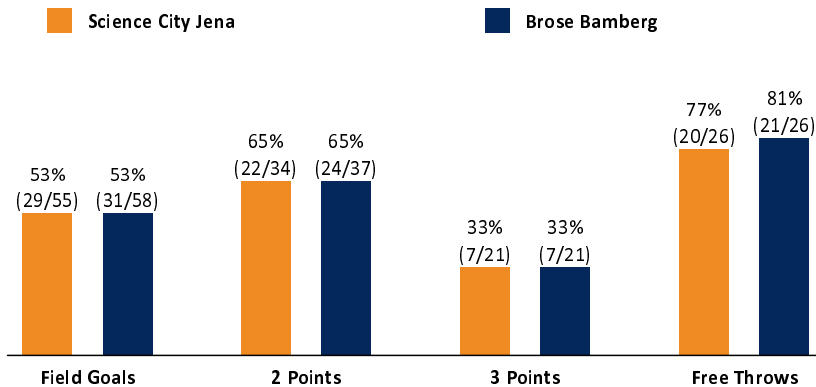

BAM - Brose Bamberg (Coach: PEREGO Federico)

No.	Name	Min	PTS	2 Points	3 Points	Field Goals	Free Throws	OR	DR	TR	AS	ST	TO	BS	SB	PF	FD	EFF	+/-	
*4	RICE Tyrese	29:05	26	8/11 (73%)	1/6 (17%)	9/17 (53%)	7/9 (78%)		1	1	8	3	1			3	6	27	11	
6	ZISIS Nikolaos	23:31	5	0/2 (0%)	1/2 (50%)	1/4 (25%)	2/2 (100%)				3		1			3	2	4	10	
8	JELOVAC Stevan	4:34	0		0/1 (0%)	0/1 (0%)			2	2			2			1		-1	-7	
9	STUCKEY Maurice	9:54	4	2/3 (67%)	0/2 (0%)	2/5 (40%)		1	1	2	1	1	1			3		4	-3	
*13	SCHMIDT Daniel	15:08	2	1/1 (100%)	0/1 (0%)	1/2 (50%)					2					5	1	3	-8	
16	OLINDE Louis	9:23	6	1/1 (100%)	1/1 (100%)	2/2 (100%)	1/2 (50%)						1			3	1	4	-1	
20	HARRIS Elias	19:14	8	2/4 (50%)		2/4 (50%)	4/4 (100%)		2	2	2	1	2		1	2	3	9	-5	
*21	RUBIT Augustine	21:42	12	3/4 (75%)	1/2 (50%)	4/6 (67%)	3/4 (75%)	1	4	5		2	2				4	14	8	
*22	ALEXANDER Cliff	20:46	12	5/8 (63%)		5/8 (63%)	2/3 (67%)	2	8	10	2			2		2	3	22	10	
33	HECKMANN Patrick	22:35	13	1/2 (50%)	3/3 (100%)	4/5 (80%)	2/2 (100%)		2	2	2	1			1	2	2	17	16	
*44	TAYLOR Bryce	24:08	2	1/1 (100%)	0/3 (0%)	1/4 (25%)		2	2	4	2					1		5	-6	
98	KULBOKA Arnoldas	DNP																		
Team / Coach																			1	
Totals			200:00	90	24/37 (65%)	7/21 (33%)	31/58 (53%)	21/26 (81%)	6	23	29	22	8	10	2	2	25	22	109	5

JEN	BAM
6 / 24 / 30	6 / 23 / 29
20	22
22	25
25	22
11	10
4	8
36	40
11	7
7	10
17 (49:32)	8 (81:89)
7-0 (18:14)	11-0 (57:51)
	Lead Changes: 5
	Times Tied: 6

EASYCREDIT-BBL.DE

Alle offiziellen Statistiken der easyCredit BBL, Daten, Rekorde uvm. gibt es auf easyCredit-BBL.de! News, Stats, Tabelle und Spielplan für unterwegs: Kostenfrei für iOS und Android in der offiziellen Liga-App!

MAGENTA SPORT

Keinen Korb mehr verpassen - Alle Spiele der easyCredit BBL und des MagentaSport BBL Pokals LIVE und in HD! Das größte Basketball-Angebot Deutschlands zuhause und mobil! www.MagentaSport.de

LEGEND
Min Minutes Played   DR Defensive Rebounds   AS Assists   BS Blocked Shots   PF Fouls   +/- Plus-Minus-Rating
DNP Did Not Play   OR Offensive Rebounds   ST Steals   SB Shots Blocked   FD Fouls Drawn   * Starters
PTS Points   TR Total Rebounds   TO Turnovers   EFF Efficiency = ((PTS + TR + AS + ST + BS) - ((FGA - FGM) + (FTA - FTM) + TO))