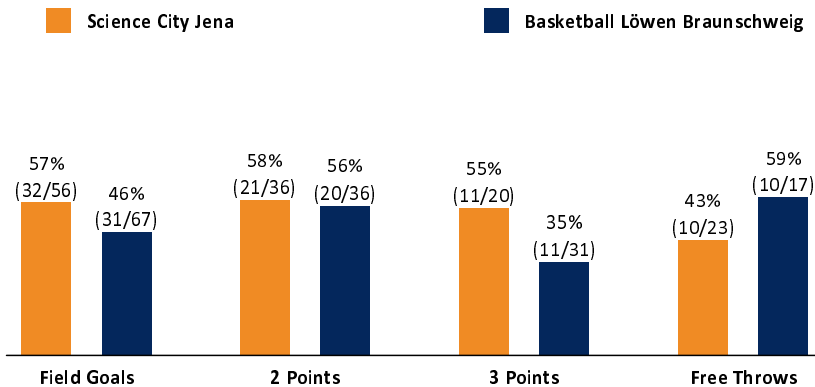

BRA - Basketball Löwen Braunschweig (Coach: MENZ Frank)

No.	Name	Min	PTS	2 Points	3 Points	Field Goals	Free Throws	OR	DR	TR	AS	ST	TO	BS	SB	PF	FD	EFF	+/-	
2	NAWROCKI Dennis	3:09	0		0/1 (0%)	0/1 (0%)												-1	-6	
4	BLAKE Brayon	16:55	3	0/1 (0%)	1/2 (50%)	1/3 (33%)			1	1				1		1	2	3	-6	
8	LANSLOWNE DeAndre	30:31	23	7/11 (64%)	2/8 (25%)	9/19 (47%)	3/5 (60%)	1	2	3	4	3	2		2	2	6	19	2	
*10	KLEPEISZ Thomas	22:12	8	0/2 (0%)	2/4 (50%)	2/6 (33%)	2/2 (100%)	2	2	2	3	1				3	2	10	6	
*11	SENGFELDER Christian	30:27	17	4/5 (80%)	3/5 (60%)	7/10 (70%)		2	4	6	2		1		1	3		21	0	
22	KOVACEVIC Dejan	3:38	0													2		0	3	
23	KONE Bazoumana	9:23	6	1/2 (50%)	1/4 (25%)	2/6 (33%)	1/2 (50%)		1	1			2		1		1	0	-4	
*24	HINES Shaquille	30:39	10	4/5 (80%)	0/3 (0%)	4/8 (50%)	2/3 (67%)	4	5	9			2	1	1	2	1	13	-6	
*25	RAHON Joe	28:20	6	0/3 (0%)	2/3 (67%)	2/6 (33%)		1	7	8	7	1	1			2	2	17	7	
*43	EATHERTON Scott	14:18	9	4/7 (57%)	0/1 (0%)	4/8 (50%)	1/3 (33%)	4	1	5	2		1		1	2	2	9	-1	
44	LAGERPUSCH Lars	10:28	1				1/2 (50%)	1		1			1			2	1	0	-5	
Team / Coach								1	3	4					1		4			
Totals			200:00	83	20/36 (56%)	11/31 (35%)	31/67 (46%)	10/17 (59%)	16	24	40	18	5	10	2	6	20	17	95	-2

JEN	BRA
6 / 23 / 29	16 / 24 / 40
19	18
18	20
19	17
8	10
4	5
34	34
7	15
5	4
8 (70:62)	7 (24:31)
5-0 (37:36)	6-0 (18:21)
Lead Changes: 16	
Times Tied: 6	

EASycREDIT-BBL.DE

Alle offiziellen Statistiken der easyCredit BBL, Daten, Rekorde uvm. gibt es auf easyCredit-BBL.de! News, Stats, Tabelle und Spielplan für unterwegs: Kostenfrei für iOS und Android in der offiziellen Liga-App!

MAGENTA SPORT

Keinen Korb mehr verpassen - Alle Spiele der easyCredit BBL und des MagentaSport BBL Pokals LIVE und in HD! Das größte Basketball-Angebot Deutschlands zuhause und mobil! www.MagentaSport.de

LEGEND
Min Minutes Played   DR Defensive Rebounds   AS Assists   BS Blocked Shots   PF Fouls   +/- Plus-Minus-Rating
DNP Did Not Play   OR Offensive Rebounds   ST Steals   SB Shots Blocked   FD Fouls Drawn   * Starters
PTS Points   TR Total Rebounds   TO Turnovers   EFF Efficiency = ((PTS + TR + AS + ST + BS) - ((FGA - FGM) + (FTA - FTM) + TO))