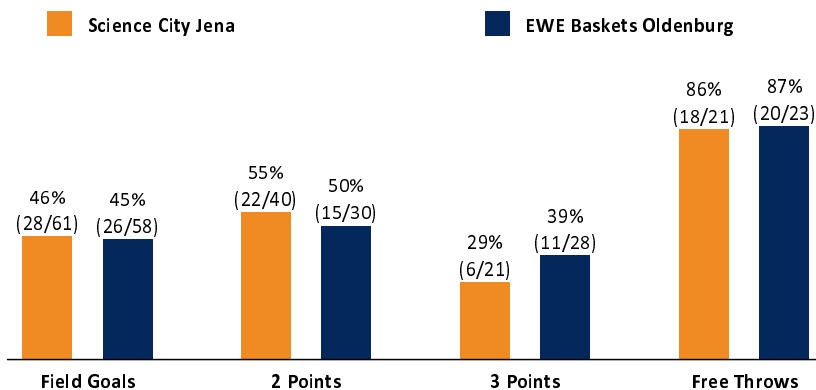

OLD - EWE Baskets Oldenburg (Coach: DRIJENCIC Miladen)

No.	Name	Min	PTS	2 Points	3 Points	Field Goals	Free Throws	OR	DR	TR	AS	ST	TO	BS	SB	PF	FD	EFF	+/-	
*3	CUMMINGS Will	36:58	22	4/7 (57%)	3/5 (60%)	7/12 (58%)	5/6 (83%)	1	4	5	6	1	6		1	3	5	22	11	
5	HUJIC Haris	DNP																		
*9	TADDA Karsten	18:42	6	0/2 (0%)	2/4 (50%)	2/6 (33%)		1	2	3	3	2				2		10	9	
10	MASSENAT Frantz	11:48	2	1/1 (100%)	0/4 (0%)	1/5 (20%)			1	1		1	2			2	1	-2	-6	
13	BACAK Marko	4:35	0										1			1		-1	-7	
19	STOJANOVSKI Vojdan	16:43	2	1/5 (20%)	0/2 (0%)	1/7 (14%)		1		1			1		1	3	1	-4	-8	
*23	PAULDING Rickey	35:26	20	1/3 (33%)	4/6 (67%)	5/9 (56%)	6/7 (86%)		5	5	1		1	1	1	2	3	21	3	
*24	MAHALBASIC Rasid	29:47	13	5/7 (71%)		5/7 (71%)	3/4 (75%)	3	2	5	7	1	2	1	1	4	4	22	9	
*33	SCHWETHELM Philipp	23:21	9	1/1 (100%)	1/4 (25%)	2/5 (40%)	4/4 (100%)	1	2	3	2	1				3	2	12	10	
45	BOOTHE Nathan	22:40	9	2/4 (50%)	1/3 (33%)	3/7 (43%)	2/2 (100%)	1	3	4	1	1		2		3	5	13	-6	
Team / Coach								1	3	4			1			3				
Totals			200:00	83	15/30 (50%)	11/28 (39%)	26/58 (45%)	20/23 (87%)	9	22	31	20	7	14	4	4	23	21	96	3

JEN	OLD
12 / 22 / 34	Rebounds OR/DR/TR 9 / 22 / 31
15	Assists 20
22	Fouls 23
23	Fouls Drawn 21
14	Turnovers 14
6	Steals 7
36	Points in the Paint 30
13	Second Chance Points 4
11	Fast Break Points 9
2 (2:0)	Biggest Lead 14 (42:56)
6-0 (48:56)	Biggest Scoring Run 10-0 (2:10)
	Lead Changes: 1
	Times Tied: 1

EASYCREDIT-BBL.DE

Alle offiziellen Statistiken der easyCredit BBL, Daten, Rekorde uvm. gibt es auf easyCredit-BBL.de! News, Stats, Tabelle und Spielplan für unterwegs: Kostenfrei für iOS und Android in der offiziellen Liga-App!

MAGENTA SPORT

Keinen Korb mehr verpassen - Alle Spiele der easyCredit BBL und des MagentaSport BBL Pokals LIVE und in HD! Das größte Basketball-Angebot Deutschlands zuhause und mobil! www.MagentaSport.de

LEGEND
Min Minutes Played   DR Defensive Rebounds   AS Assists   BS Blocked Shots   PF Fouls   +/- Plus-Minus-Rating
DNP Did Not Play   OR Offensive Rebounds   ST Steals   SB Shots Blocked   FD Fouls Drawn   * Starters
PTS Points   TR Total Rebounds   TO Turnovers   EFF Efficiency = ((PTS + TR + AS + ST + BS) - ((FGA - FGM) + (FTA - FTM) + TO))