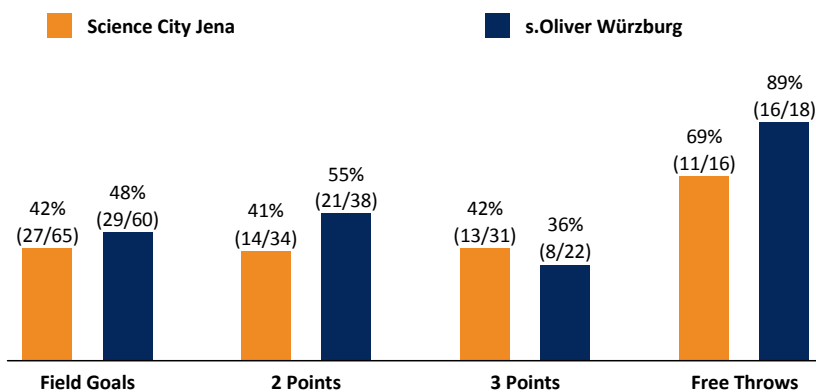

Referee: PANTHER Anne
 Umpires: GUTTING Michael / BOHN Andreas
 Commissioner: MOCZULSKI Darius

Attendance: 2.353
 Jena, Sparkassen-Arena, SA 30 MRZ 2019, 20:30, Game-ID: 22274

	Q1		Q2		Q3		Q4	
JEN	17	17	26	43	17	60	18	78
WUE	20	20	19	39	18	57	25	82

WUE - s.Oliver Würzburg (Coach: WUCHERER Denis)

No.	Name	Min	PTS	2 Points	3 Points	Field Goals	Free Throws	OR	DR	TR	AS	ST	TO	BS	SB	PF	FD	EFF	+/-	
0	OLASENI Gabriel	24:05	11	2/3 (67%)		2/3 (67%)	7/8 (88%)	3	5	8	2	1		3		4	6	23	12	
1	HULLS Jordan	24:42	13		4/8 (50%)	4/8 (50%)	1/1 (100%)	1	3	4	3	2	2			1	5	16	15	
*8	RICHTER Johannes	14:10	4	2/3 (67%)		2/3 (67%)		2		2			2	1		1		4	-8	
*9	COOKS Xavier	25:58	14	6/6 (100%)		6/6 (100%)	2/2 (100%)	1	4	5	3		3			3	3	19	-8	
*12	BOWLIN Skyler	22:19	8	0/2 (0%)	2/5 (40%)	2/7 (29%)	2/2 (100%)		3	3		1	4		1	1	3	3	-13	
21	KOCH Florian	16:26	2	1/2 (50%)	0/2 (0%)	1/4 (25%)			4	4	2		1			1	1	4	3	
*22	WELLS Cameron	26:41	17	7/11 (64%)	1/2 (50%)	8/13 (62%)					3					2		15	1	
23	OLIVER Devin	29:14	10	3/7 (43%)	0/2 (0%)	3/9 (33%)	4/5 (80%)	1	2	3	4		2		2	1	5	8	11	
*34	HOFFMANN Felix	4:56	0	0/2 (0%)	0/2 (0%)	0/4 (0%)			1	1			1			1		-4	0	
35	LOESING Brad	11:29	3	0/2 (0%)	1/1 (100%)	1/3 (33%)		1	1	2	2					2		5	7	
Team / Coach								2	2	4							4			
Totals			200:00	82	21/38 (55%)	8/22 (36%)	29/60 (48%)	16/18 (89%)	11	25	36	19	4	15	4	3	17	23	97	4