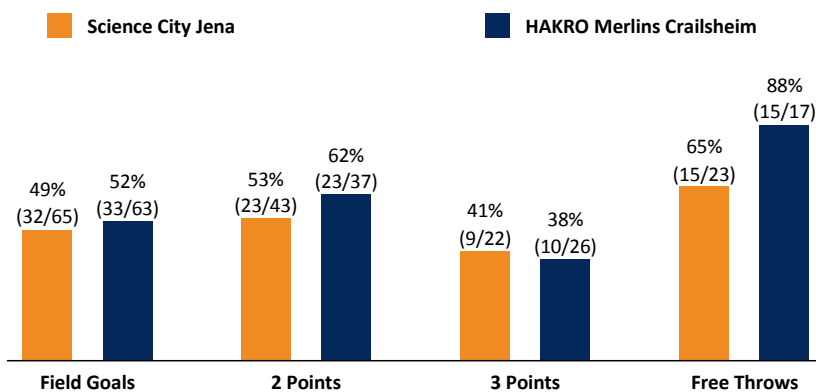

CRA - HAKRO Merlins Crailsheim (Coach: IISALO Tuomas)

No.	Name	Min	PTS	2 Points	3 Points	Field Goals	Free Throws	OR	DR	TR	AS	ST	TO	BS	SB	PF	FD	EFF	+/-	
0	RUSSELL DeWayne	22:51	16	4/10 (40%)	1/2 (50%)	5/12 (42%)	5/6 (83%)		1	1	6	1	1			3	4	15	12	
*1	MADGEN Ben	18:29	4	2/4 (50%)	0/3 (0%)	2/7 (29%)			1	1	1	1	2			1	3	0	-3	
*4	TURNER Frank	27:41	14	3/5 (60%)	1/5 (20%)	4/10 (40%)	5/5 (100%)		5	5	6	1	2			2	4	18	-5	
7	HERRERA Sebastian	17:31	7	2/3 (67%)	1/1 (100%)	3/4 (75%)			2	2	1	1	1			3		9	5	
*10	WYSOCKI Konrad	25:39	16	1/2 (50%)	4/5 (80%)	5/7 (71%)	2/2 (100%)	1	3	4	1		1	1		3	2	19	-1	
14	NEUMANN Philipp	22:42	7	3/3 (100%)		3/3 (100%)	1/2 (50%)	1	5	6		1	2	2		3	1	13	7	
17	FERNER Joschka	4:29	3		1/1 (100%)	1/1 (100%)			1	1						1		4	7	
23	CUFFEE Michael	25:59	14	3/4 (75%)	2/7 (29%)	5/11 (45%)	2/2 (100%)		4	4	1		3				2	10	1	
*33	GAY Sherman	12:36	4	2/3 (67%)		2/3 (67%)		1	1	2	1		1	1		4	1	6	-11	
*34	THOMPSON Hollis	22:03	6	3/3 (100%)	0/2 (0%)	3/5 (60%)			7	7	1					3		12	3	
Team / Coach								2	1	3							3			
Totals			200:00	91	23/37 (62%)	10/26 (38%)	33/63 (52%)	15/17 (88%)	5	31	36	18	5	13	4		23	17	109	3

JEN	CRA
7 / 25 / 32	5 / 31 / 36
24	18
19	23
22	17
9	13
8	5
34	38
13	9
12	10
5 (64:59)	11 (69:80)
11-0 (83:83)	10-0 (64:69)
Lead Changes: 10	
Times Tied: 3	

EASYCREDIT-BBL.DE

Alle offiziellen Statistiken der easyCredit BBL, Daten, Rekorde uvm. gibt es auf easyCredit-BBL.de! News, Stats, Tabelle und Spielplan für unterwegs: Kostenfrei für iOS und Android in der offiziellen Liga-App!

MAGENTA SPORT

Keinen Korb mehr verpassen - Alle Spiele der easyCredit BBL und des MagentaSport BBL Pokals LIVE und in HD! Das größte Basketball-Angebot Deutschlands zuhause und mobil! www.MagentaSport.de

LEGEND
Min Minutes Played   DR Defensive Rebounds   AS Assists   BS Blocked Shots   PF Fouls   +/- Plus-Minus-Rating
DNP Did Not Play   OR Offensive Rebounds   ST Steals   SB Shots Blocked   FD Fouls Drawn   * Starters
PTS Points   TR Total Rebounds   TO Turnovers   EFF Efficiency = ((PTS + TR + AS + ST + BS) - ((FGA - FGM) + (FTA - FTM) + TO))