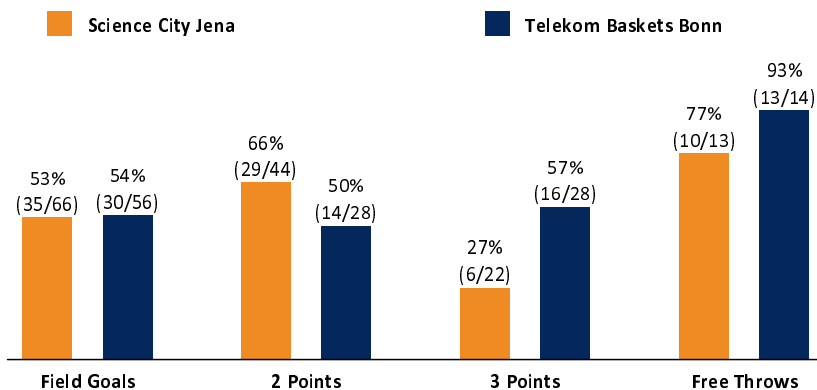

BON - Telekom Baskets Bonn (Coach: KRUNIC Predrag)

No.	Name	Min	PTS	2 Points	3 Points	Field Goals	Free Throws	OR	DR	TR	AS	ST	TO	BS	SB	PF	FD	EFF	+/-	
5	REISCHEL Jarelle	3:56	0													1		0	-9	
6	HANLAN Olivier	15:32	11	1/2 (50%)	3/5 (60%)	4/7 (57%)						1				2	2	9	4	
7	SUBOTIC Bojan	23:33	11	1/2 (50%)	3/5 (60%)	4/7 (57%)			2	2		1	1			2		10	0	
8	JAMES Ra'Shad	19:02	12	3/6 (50%)	2/3 (67%)	5/9 (56%)			1	1			2			3	1	7	-8	
9	BIRCEVIC Stefan	16:21	3	0/3 (0%)	1/1 (100%)	1/4 (25%)		2	2	4			3			1	2	1	-5	
*11	DILEO Anthony	31:08	4	1/3 (33%)	0/3 (0%)	1/6 (17%)	2/2 (100%)		5	5	5	2					3	11	5	
*12	BREUNIG Martin	23:32	10	4/6 (67%)		4/6 (67%)	2/2 (100%)	1		1	2		1	1		2	1	11	7	
*13	POLAS BARTOLO Yorman	22:16	6	2/3 (67%)	0/2 (0%)	2/5 (40%)	2/2 (100%)		2	2	4	1	5			2	6	5	9	
*14	MAYO Josh	28:19	21	1/2 (50%)	4/4 (100%)	5/6 (83%)	7/8 (88%)		6	6	7	2	3			2	6	31	8	
*15	WEBB III James	16:21	11	1/1 (100%)	3/5 (60%)	4/6 (67%)		1	2	3	1		1			1		12	4	
Team / Coach								2	3	5		2					3			
Totals			200:00	89	14/28 (50%)	16/28 (57%)	30/56 (54%)	13/14 (93%)	6	23	29	19	7	18	1		16	21	100	3

JEN	BON
10 / 20 / 30	6 / 23 / 29
23	Rebounds OR/DR/TR
21	Assists
16	Fouls
13	Fouls Drawn
10	Turnovers
42	Steals
15	Points in the Paint
13	Second Chance Points
9 (19:10)	Fast Break Points
9-0 (19:10)	Biggest Lead
	Biggest Scoring Run
	Lead Changes: 19
	Times Tied: 9

EASycREDIT-BBL.DE

Alle offiziellen Statistiken der easycCredit BBL, Daten, Rekorde uvm. gibt es auf easycCredit-BBL.de! News, Stats, Tabelle und Spielplan für unterwegs: Kostenfrei für iOS und Android in der offiziellen Liga-App!

TELEKOMSPORT.DE

Keinen Korb mehr verpassen - Alle Spiele der easycCredit BBL LIVE und in HD! Erleben sie jetzt das größte Basketball-Angebot Deutschlands zuhause und mobil! www.telekom sport.de

LEGEND
Min Minutes Played   DR Defensive Rebounds   AS Assists   BS Blocked Shots   PF Fouls   +/- Plus-Minus-Rating
DNP Did Not Play   OR Offensive Rebounds   ST Steals   SB Shots Blocked   FD Fouls Drawn   * Starters
PTS Points   TR Total Rebounds   TO Turnovers   EFF Efficiency = ((PTS + TR + AS + ST + BS) - ((FGA - FGM) + (FTA - FTM) + TO))