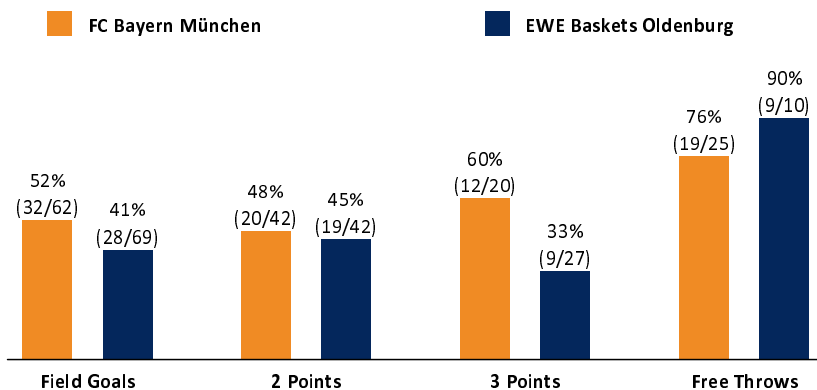

FC Bayern München

95 : 74 EWE Baskets Oldenburg

Referee: FRITZ Clemens
Umpires: MADINGER Christof / ARIK Tamer
Commissioner: DIETERICH Sascha

München, Audi Dome, SO 11 NOV 2018, 18:00, Game-ID: 22107

Scoreboard table showing Q1, Q2, Q3, Q4 scores for FCB and OLD.

FCB - FC Bayern München (Coach: RADONJIC Dejan)

Main player statistics table for FC Bayern München including columns for No., Name, Min, PTS, 2 Points, 3 Points, Field Goals, Free Throws, OR, DR, TR, AS, ST, TO, BS, SB, PF, FD, EFF, +/-.

OLD - EWE Baskets Oldenburg (Coach: DRIJENCIC Miladen)

Main player statistics table for EWE Baskets Oldenburg including columns for No., Name, Min, PTS, 2 Points, 3 Points, Field Goals, Free Throws, OR, DR, TR, AS, ST, TO, BS, SB, PF, FD, EFF, +/-.

Summary statistics table comparing FCB and OLD across various metrics like Rebounds, Assists, Fouls, etc.

EASYCREDIT-BBL.DE

Alle offiziellen Statistiken der easyCredit BBL, Daten, Rekorde uvm. gibt es auf easyCredit-BBL.de! News, Stats, Tabelle und Spielplan für unterwegs: Kostenfrei für iOS und Android in der offiziellen Liga-App!

TELEKOMSPORT.DE

Keinen Korb mehr verpassen - Alle Spiele der easyCredit BBL LIVE und in HD! Erleben sie jetzt das größte Basketball-Angebot Deutschlands zuhause und mobil! www.telekom sport.de

LEGEND: Min Minutes Played, DR Defensive Rebounds, AS Assists, BS Blocked Shots, PF Fouls, +/- Plus-Minus-Rating, DNP Did Not Play, OR Offensive Rebounds, ST Steals, SB Shots Blocked, FD Fouls Drawn, * Starters, PTS Points, TR Total Rebounds, TO Turnovers, EFF Efficiency = ((PTS + TR + AS + ST + BS) - ((FGA - FGM) + (FTA - FTM) + TO))