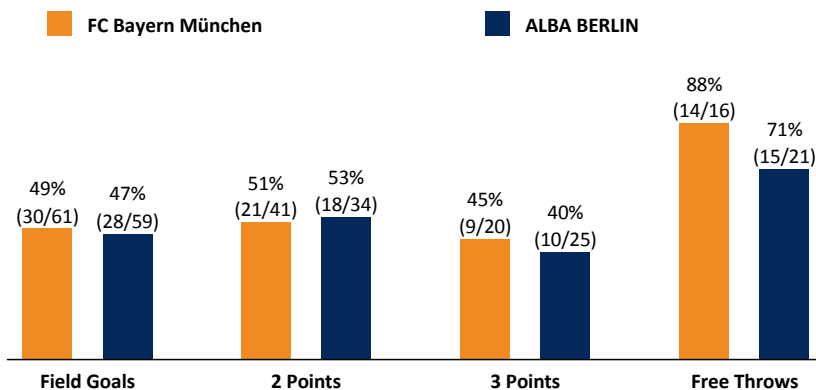

FC Bayern München

83 : 81

ALBA BERLIN

Referee: PANTHER Anne
Umpires: MATIP Martin / STRAUBE Carsten
Commissioner: KINDERVATER Max

Attendance: 6.500
München, Audi Dome, SO 16 DEZ 2018, 15:00, Game-ID: 22143

Scoreboard table showing Q1, Q2, Q3, Q4 scores for FCB and BER.

FCB - FC Bayern München (Coach: RADONJIC Dejan)

Main player statistics table for FC Bayern München including columns for No., Name, Min, PTS, 2 Points, 3 Points, Field Goals, Free Throws, and various rebound/steal metrics.

Summary statistics table comparing FCB and BER across various metrics like Rebounds, Assists, Fouls, Turnovers, Steals, Points in the Paint, Second Chance Points, Fast Break Points, Biggest Lead, Biggest Scoring Run, Lead Changes, and Times Tied.