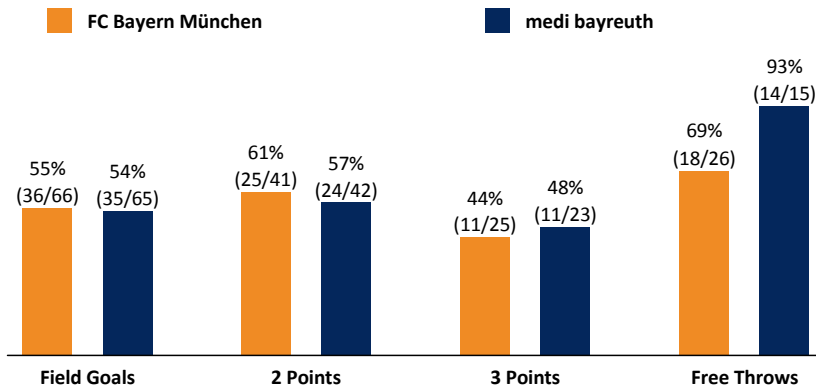

FC Bayern München 101 : 95

medi bayreuth

Referee: LOTTERMOSER Robert
Umpires: SIMONOW Konstantin / ARIK Tamer
Commissioner: DIETERICH Sascha

Attendance: 5.828
München, Audi Dome, SO 6 JAN 2019, 15:00, Game-ID: 22176

Scoreboard table showing Q1, Q2, Q3, Q4, and OT1 scores for FCB and BAY.

FCB - FC Bayern München (Coach: RADONJIC Dejan)

Main player statistics table for FC Bayern München including columns for No., Name, Min, PTS, 2 Points, 3 Points, Field Goals, Free Throws, and various rebound and efficiency metrics.

Summary table comparing FCB and BAY on various metrics such as Rebounds, Assists, Fouls, Turnovers, Steals, Points in the Paint, Second Chance Points, Fast Break Points, Biggest Lead, Biggest Scoring Run, and Lead Changes.