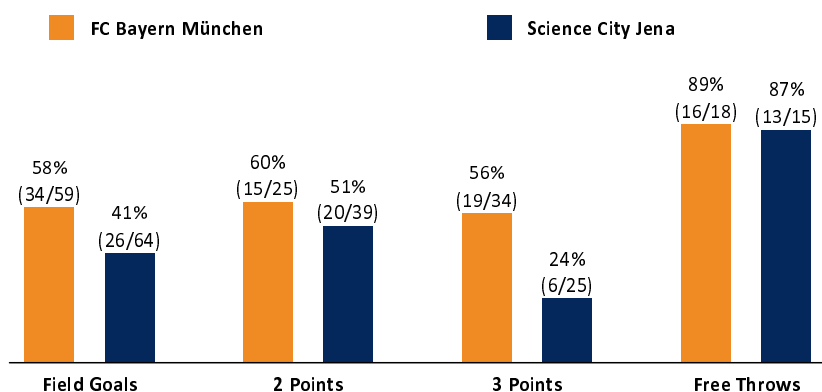

JEN - Science City Jena (Coach: HARMSEN Björn)

No.	Name	Min	PTS	2 Points	3 Points	Field Goals	Free Throws	OR	DR	TR	AS	ST	TO	BS	SB	PF	FD	EFF	+/-	
*3	MAZEIKA Martynas	20:16	5	1/3 (33%)	1/2 (50%)	2/5 (40%)					2					2	1	4	-14	
7	REYES-NAPOLES Ermen	9:06	0	0/2 (0%)		0/2 (0%)							1					-3	-9	
9	THEIS Sid-Marlon	17:24	4	2/2 (100%)	0/1 (0%)	2/3 (67%)		2	1	3			1					5	-31	
10	WOLF Julius	16:48	5	0/1 (0%)	1/5 (20%)	1/6 (17%)	2/2 (100%)	1	4	5	2		2	1		1	1	6	-22	
11	JENKINS Julius	22:13	7	2/4 (50%)	1/8 (13%)	3/12 (25%)			1	1	1	2	2			3		0	-26	
*13	ROBERTS Ronald	26:21	22	8/11 (73%)		8/11 (73%)	6/7 (86%)	4	6	10			2			2	6	26	-16	
*15	ALLEN Derrick	23:07	11	3/7 (43%)		3/7 (43%)	5/6 (83%)	3	1	4	3	1				1	3	14	-4	
*23	McELROY Immanuel	23:12	6	0/3 (0%)	2/3 (67%)	2/6 (33%)			3	3	2		1		1	3	1	6	-10	
*25	JOYCE Dru	28:25	9	3/4 (75%)	1/6 (17%)	4/10 (40%)			1	1	4	1	4		1	3	3	5	-15	
50	MACKELDANZ Oliver	13:08	2	1/2 (50%)		1/2 (50%)			3	3	1	1	1		1	3	1	5	-13	
Team / Coach								4		4			1				3			
Totals			200:00	71	20/39 (51%)	6/25 (24%)	26/64 (41%)	13/15 (87%)	14	20	34	15	5	15	1	3	18	16	71	-32

FCB	JEN
4 / 24 / 28	14 / 20 / 34
26	15
16	18
17	16
7	15
9	5
24	26
5	8
19	9
32 (101:69)	10 (7:17)
14-0 (83:55)	9-0 (0:9)
	Lead Changes: 3
	Times Tied: 3

EASYCREDIT-BBL.DE

Alle offiziellen Statistiken der easyCredit BBL, Daten, Rekorde uvm. gibt es auf easyCredit-BBL.de! News, Stats, Tabelle und Spielplan für unterwegs: Kostenfrei für iOS und Android in der offiziellen Liga-App!

MAGENTA SPORT

Keinen Korb mehr verpassen - Alle Spiele der easyCredit BBL und des MagentaSport BBL Pokals LIVE und in HD! Das größte Basketball-Angebot Deutschlands zuhause und mobil! www.MagentaSport.de

LEGEND
Min Minutes Played   DR Defensive Rebounds   AS Assists   BS Blocked Shots   PF Fouls   +/- Plus-Minus-Rating
DNP Did Not Play   OR Offensive Rebounds   ST Steals   SB Shots Blocked   FD Fouls Drawn   * Starters
PTS Points   TR Total Rebounds   TO Turnovers   EFF Efficiency = ((PTS + TR + AS + ST + BS) - ((FGA - FGM) + (FTA - FTM) + TO))